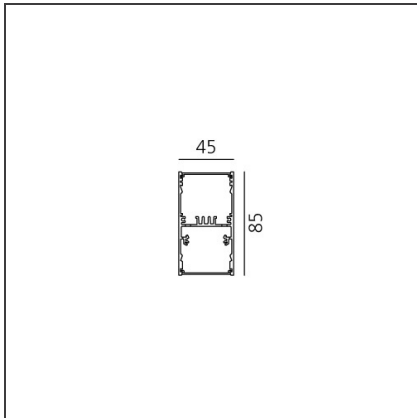

**A.39 Suspension/Ceiling - Direct Emission - 2368mm - 52° - 4000K -  
Undimmable - 6x4 Optics - Silver**

IP 20 

**DESIGN BY**

Carlotta de Bevilacqua

**DESCRIPTION**

**TECHNICAL DRAWINGS**

**FEATURES**

|                      |                     |                |        |
|----------------------|---------------------|----------------|--------|
| <b>Article Code:</b> | BH02905             | <b>Series:</b> | Indoor |
| <b>Colour:</b>       | Silver              |                |        |
| <b>Installation:</b> | Suspension, Ceiling |                |        |

**DIMENSIONS**

|                |        |
|----------------|--------|
| <b>Length:</b> | cm 237 |
| <b>Width:</b>  | cm 4.5 |
| <b>Height:</b> | cm 8.5 |

**INCLUDED SOURCES**

|                  |     |                               |                   |
|------------------|-----|-------------------------------|-------------------|
| <b>Category:</b> | LED | <b>Color temperature (K):</b> | 4000K             |
| <b>Number:</b>   | 1   | <b>Color Tolerance:</b>       | MacAdam 2SDCM     |
| <b>Watt:</b>     | 80W | <b>Service Life:</b>          | L90 (20K) 118000h |
| <b>Type:</b>     | 0   |                               |                   |