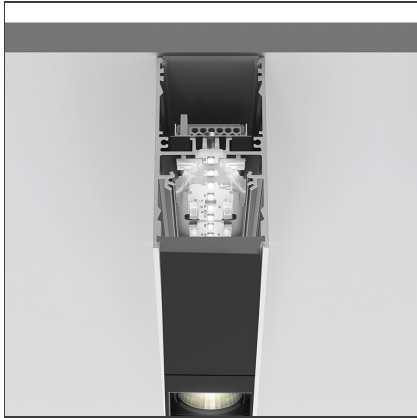

**A.39 Suspension/Ceiling - Direct Emission - 2368mm - 52° - 4000K -  
Undimmable - 6x4 Optics - Silver**

IP 20 

**DESIGN BY**

Carlotta de Bevilacqua

**DESCRIPTION**

**TECHNICAL DRAWINGS**

**FEATURES**

|                      |                     |                |        |
|----------------------|---------------------|----------------|--------|
| <b>Article Code:</b> | BH02905             | <b>Series:</b> | Indoor |
| <b>Colour:</b>       | Silver              |                |        |
| <b>Installation:</b> | Suspension, Ceiling |                |        |

**DIMENSIONS**

|                |        |
|----------------|--------|
| <b>Length:</b> | cm 237 |
| <b>Width:</b>  | cm 4.5 |
| <b>Height:</b> | cm 8.5 |

**INCLUDED SOURCES**

|                  |     |                               |                   |
|------------------|-----|-------------------------------|-------------------|
| <b>Category:</b> | LED | <b>Color temperature (K):</b> | 4000K             |
| <b>Number:</b>   | 1   | <b>Color Tolerance:</b>       | MacAdam 2SDCM     |
| <b>Watt:</b>     | 80W | <b>Service Life:</b>          | L90 (20K) 118000h |
| <b>Type:</b>     | 0   |                               |                   |

**Notes**

Screen supplied separately. \* Drivers use 2 DALI addresses.

**ACCESSORIES**

Louvre - 2368mm  
6x4 optics - white  
AE43001

Louvre - 2368mm  
6x4 optics black  
AE43004

A.39 - Mechanical  
joint including 1  
suspension cable  
AT09500

Angle louvre - 90°  
corner screen (on  
same plane) -  
White  
BH44001

A.39 - Ceiling  
bracket and  
mechanical joint  
AT09501

Angle louvre - 90°  
corner screen (on  
same plane) -  
Black  
BH44004