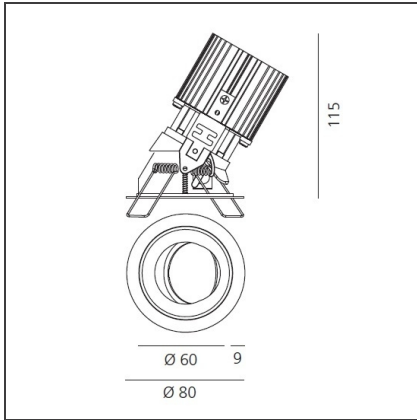

Everything 80 - Round Adjustable trim - 46° 2700k - White/Black

IP20/44 

DESIGN BY

Ernesto Gismondi

DESCRIPTION

Everything is an innovative range of professional recessed light fittings created to deliver a high lighting performance, with an eye on energy saving and excellent visual comfort. A complete, flexible product range, extremely versatile in its many applications and able to meet challenging lighting performance criteria.

TECHNICAL DRAWINGS

FEATURES

Article Code:	M326225	Material:	aluminium
Colour:	White/Black	Series:	Indoor
Installation:	Recessed, Ceiling		

DIMENSIONS

Weight:	kg 0.2	Cutout shape:	Rounded
Recessed depth:	cm 11.5	Glow Wire Test:	850