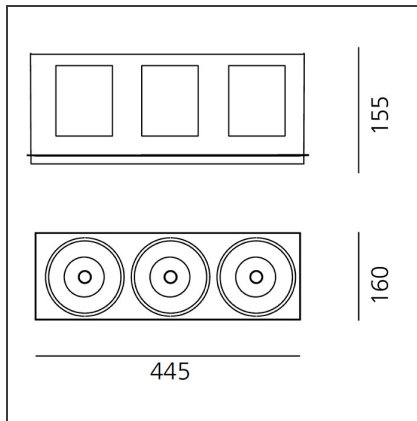

TECHNICAL DRAWINGS

FEATURES

Article Code:	M2880W01	Material:	Acciaio
Colour:	White	Series:	Indoor
Installation:	Recessed		

DIMENSIONS

Length:	cm 44.5	Cutout Width:	cm 16
Width:	cm 16	Cutout length:	cm 45
Height:	cm 15.5	Cutout shape:	Rectangular
Recessed depth:	cm 15.5	Glow Wire Test:	960

INCLUDED SOURCES

Category:	LED	Color temperature (K):	3000K
Number:	3	Color Tolerance:	MacAdam 3SDCM
Watt:	26W	CRI:	=80(min.)
Delivered lumens output (lm):	2303 lm	Efficacy:	90lm/W
Type:	0	Service Life:	L70(6K)>50000h

LUMINAIRE

Power Supply:	Electronic remote	Delivered lumens output (lm):	5981lm
Watt:	78.0W	CCT:	3000K
		Efficiency:	100%
		Efficacy:	76.68lm/W

Notes

Independent power supply to be ordered separately.