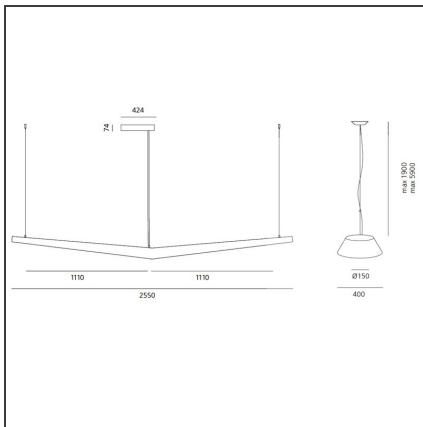

Mouette Symmetric 2500 - LED 105W 5900mm DALI

IP40/20    

Dimmerable: +  -

DESIGN BY

Wilmotte & Industries

DESCRIPTION

Single pendant with diffused lighting using 54W T16 fluorescent lamps and 105 W LED. Solid opaline diffuser in moulded polypropylene. The upper part has an opening for easy installation and maintenance. Luminaire comes complete with 1900mm or 5900mm long quick-adjustment steel suspension cables, ceiling plate and power cable. All the light sources are included (3000K).

TECHNICAL DRAWINGS

FEATURES

Article Code:	AK10300	Material:	Moulded polypropylene, aluminium
Colour:	White opaline	Series:	Indoor
Installation:	Suspension	Area contract:	Hospitality, Retail, Office, Culture

DIMENSIONS

Length:	cm 255	Impact Resistance:	N.D.
Weight:	kg 8.6	Glow Wire Test:	750
Base Width:	cm 7.4		
Base Diameter:	cm 42.4		
Max Height from ceiling:	cm 590		

INCLUDED SOURCES

Category:	LED	Color temperature (K):	3000K
Number:	1		
Watt:	105W		
Type:	0		
Class:	A		

LUMINAIRE

Power Supply:	Electronic integrated	Delivered lumens output (lm):	12215lm
Watt:	135W	CCT:	3000K
Voltage:	220V-240V	Efficiency:	80%
		Efficacy:	90.48lm/W
		CRI:	80
		Dimmable Typology:	Dali