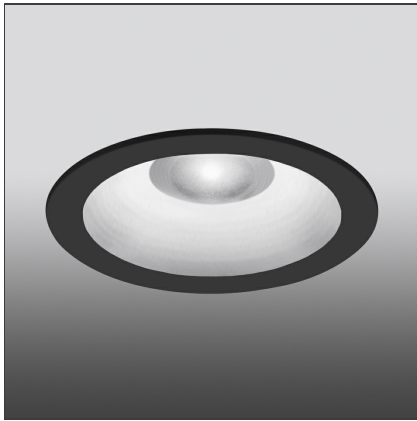

# Parabola100\_Round\_17W\_3000K\_76°\_Black

IP40  Dimmerable: 

## DESCRIPTION

• Light fixture with high-performance LED light sources. • Ceiling installation. • Composed by: frame, body, lens, fixing springs. • Frame in injection mould of aluminium. • Heat sink body in extruded aluminium. • Lens in polycarbonate with 3 different versions of beam. • Fixing springs in harmonic steel. • White monochromatic LEDs available in 3 colours temperatures: Very Warm = 2700K Warm = 3000K Neutral = 4000K • Electrical connection to the driver by means of a FEP-FEP cable and a terminal board. • IP Rating IP40. • Insulation class III. • Technical features of light fixtures in compliance with EN60598-1. • Installation must be carried out by specialized personnel. • Carefully follow the instructions.

## DIMENSIONS

<b>Weight:</b>	kg 0,5	<b>Cutout shape:</b>	Rounded
<b>Recessed depth:</b>	cm 9,5		