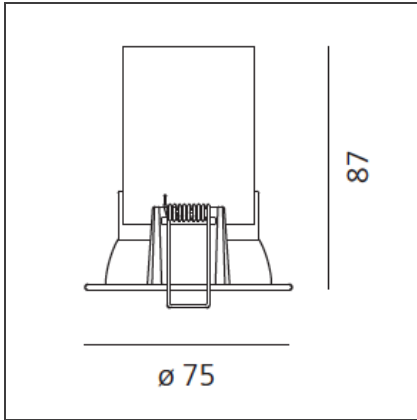

Parabola80_round_12W_76°_2700K_White

IP40 

DESIGN BY

Studio Artemide

DESCRIPTION

Light fixture with high-performance LED light sources, consists of: frame, body, lens, fixing springs. Frame in injection mould of aluminium. Heat sink body in extruded aluminium. Lens in polycarbonate with 3 different versions of beam. Fixing springs in harmonic steel. Electrical connection to the driver by means of a FEP-FEP cable and a terminal board. Technical features of light fixtures in compliance with EN60598-1.

TECHNICAL DRAWINGS

FEATURES

| | | | |
|----------------------|-------------------|-----------------------|---|
| Article Code: | NL1906380Y006 | Material: | Aluminium |
| Colour: | White | Series: | Indoor |
| Installation: | Recessed, Ceiling | Area contract: | Hospitality, null, Retail, Office, Culture, Residential |
| Environment: | Indoor | | |

DIMENSIONS

| | | | |
|------------------------|--------|-------------------------|---------|
| Weight: | kg 0.3 | Cutout diameter: | cm 6.8 |
| Recessed depth: | cm 8.7 | Cutout shape: | Rounded |

INCLUDED SOURCES