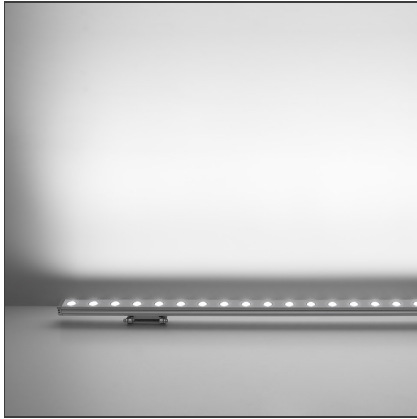

Spike 24W - EL 3000K

IP65  

DESIGN BY

Studio Artemide

DESCRIPTION

Light fixture with high-performance LED light sources. Wall/ceiling installation. Monochromatic version or RGB version. Body in extruded EN AW6060 T5 aluminium. Diffuser in 3mm-thick transparent metacrylate PMMA. Diffuser in 1,5mm-thick transparent polycarbonate. Stoppers in die-cast aluminium with silicone gasket. Adjustable brackets in aluminium. Electrical connection to the ballast by means of a H05RN-F (monochrome) or a 4-poles silicon/rubber cable (RGB), with IP68 terminal board supplied with the fixture (IP65 version). 24Vdc remote ballast. Painted profile with 2-stage outdoor treatment: primer, outdoor paint. Antidazzle screen in painted extruded aluminium, upon request. Optics. PMMA lenses in 3 different versions of beams. White monochromatic LEDs available in 2 colour temperatures: Warm = 3000K Neutral = 4000K RGB version with red, green and blue monochromatic LEDs. IP Rating IP65. Insulation class III. Technical features of light fixtures in compliance with EN60598-1. Installation must be carried out by specialized personnel.

TECHNICAL DRAWINGS

FEATURES

Article Code:	T4301ELW00	Material:	Aluminium, transparent metacrylate PMMA
Colour:	Aluminium	Series:	Outdoor
Installation:	Projector, Wall	Area contract:	Outdoor

DIMENSIONS

Length:	cm 48.6
Height:	cm 4.2
Base Diameter:	cm 3.5

INCLUDED SOURCES

Category:	LED	Color temperature (K):	3000K
Number:	2	Voltage:	24 Vdc
Watt:	12W		
Delivered lumens output (lm):	444lm		
Type:	0		
Class:	A		

LUMINAIRE

Power Supply:	Remote electronic	Delivered lumens output (lm):	1187lm
Watt:	24W	CCT:	3000K
Voltage:	24Vdc	Efficacy:	50lm/W