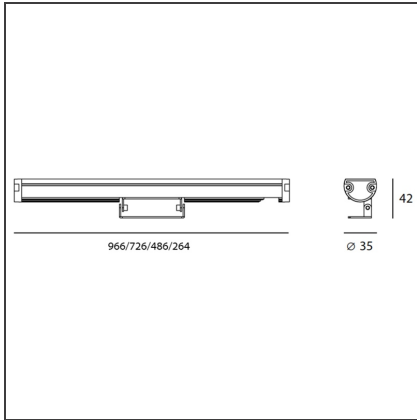

Spike 24W - EL 3000K

IP65  

DESIGN BY

Studio Artemide

DESCRIPTION

Light fixture with high-performance LED light sources. Wall/ceiling installation. Monochromatic version or RGB version. Body in extruded EN AW6060 T5 aluminium. Diffuser in 3mm-thick transparent metacrylate PMMA. Diffuser in 1,5mm-thick transparent polycarbonate. Stoppers in die-cast aluminium with silicone gasket. Adjustable brackets in aluminium. Electrical connection to the ballast by means of a H05RN-F (monochrome) or a 4-poles silicon/rubber cable (RGB), with IP68 terminal board supplied with the fixture (IP65 version). 24Vdc remote ballast. Painted profile with 2-stage outdoor treatment: primer, outdoor paint. Antidazzle screen in painted extruded aluminium, upon request. Optics. PMMA lenses in 3 different versions of beams. White monochromatic LEDs available in 2 colour temperatures: Warm = 3000K Neutral = 4000K RGB version with red, green and blue monochromatic LEDs. IP Rating IP65. Insulation class III. Technical features of light fixtures in compliance with EN60598-1. Installation must be carried out by specialized personnel.

TECHNICAL DRAWINGS

FEATURES

Article Code:	T4301ELW00	Material:	Aluminium, transparent metacrylate PMMA
Colour:	Aluminium	Series:	Outdoor
Installation:	Projector, Wall	Area contract:	Outdoor

DIMENSIONS

Length:	cm 48.6
Height:	cm 4.2
Base Diameter:	cm 3.5