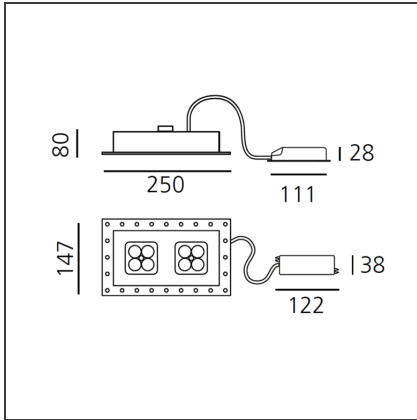

Una Pro 75 Adjustable Recessed - 2x4 LED 38° 3700K White

IP20 

DESIGN BY

Carlotta de Bevilacqua

DESCRIPTION

UNA PRO is the result of a new design approach. The objective was to obtain the same high performance of a halogen spotlight from a LED one, but at the same time the classic spotlight icon was brought up for discussion. Thanks to new significant technological innovation, the old concept had to be reinvented and so did the looks and main features of an entire category of luminaires. Important purposes were also energy and material saving and light duration. Due to innovative research and a well-proven expertise, the spotlight system performance is the same as that of previous halogen systems but the overall performance achieved is much better. In fact, the energy consumption of these spotlights is low, the user's relationship with the environment is revolutionary, his interaction with it is free and creative. In addition the the light fixture appears thin due to the flat profile (only 3 mm).

TECHNICAL DRAWINGS

FEATURES

Article Code:	DD0014L10D3B	Material:	Aluminium
Colour:	White	Series:	Indoor
Installation:	Recessed, Ceiling		
Environment:	Indoor		

DIMENSIONS

Length:	cm 25	Cutout Width:	cm 8
Height:	cm 14.7		
Weight:	kg 0.9		