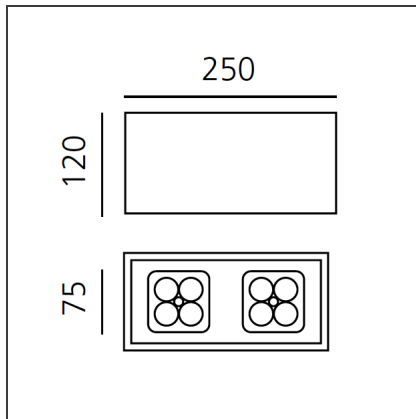

Una Pro 75 SMD - 2x4 LED 38° 3000K Aluminium

 IP20 

DESIGN BY

Carlotta de Bevilacqua

DESCRIPTION

UNA PRO is the result of a new design approach. The objective was to obtain the same high performance of a halogen spotlight from a LED one, but at the same time the classic spotlight icon was brought up for discussion. Thanks to new significant technological innovation, the old concept had to be reinvented and so did the looks and main features of an entire category of luminaires. Important purposes were also energy and material saving and light duration. Due to innovative research and a well-proven expertise, the spotlight system performance is the same as that of previous halogen systems but the overall performance achieved is much better. In fact, the energy consumption of these spotlights is low, the user's relationship with the environment is revolutionary, his interaction with it is free and creative. In addition the the light fixture appears thin due to the flat profile (only 3 mm).

TECHNICAL DRAWINGS

FEATURES

Article Code:	DD0014L00D3SW	Material:	Aluminium
Colour:	Aluminium	Series:	Indoor
Installation:	Recessed, Ceiling		
Environment:	Indoor		

DIMENSIONS

Length:	cm 25
Width:	cm 7.5
Height:	cm 12
Weight:	kg 0.9

INCLUDED SOURCES

Category:	LED	Color temperature (K):	3000K
Number:	1		
Watt:	14W		
Type:	0		
Class:	A		

LUMINAIRE

Watt:	14W	Delivered lumens output (lm):	680lm
		CCT:	3000K
		Efficiency:	68%
		Efficacy:	48.55lm/W
		CRI:	85