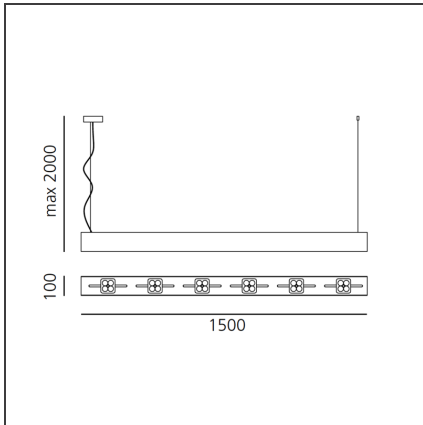

Una Pro Putrella Suspension - 6x4LED 38° 3000K Black/white

 IP20 

DESIGN BY

Carlotta de Bevilacqua

DESCRIPTION

UNA PRO is the result of a new design approach. The objective was to obtain the same high performance of a halogen spotlight from a LED one, but at the same time the classic spotlight icon was brought up for discussion. Thanks to new significant technological innovation, the old concept had to be reinvented and so did the looks and main features of an entire category of luminaries. Important purposes were also energy and material saving and light duration. Due to innovative research and a well-proven expertise, the spotlight system performance is the same as that of previous halogen systems but the overall performance achieved is much better. In fact, the energy consumption of these spotlights is low, the user's relationship with the environment is revolutionary, his interaction with it is free and creative. In addition the the light fixture appears thin due to the flat profile (only 3 mm).

TECHNICAL DRAWINGS

FEATURES

Article Code:	DD0014Z00D3W	Material:	Aluminium
Colour:	Black/white	Series:	Indoor
Installation:	Suspension, Ceiling		
Environment:	Indoor		

DIMENSIONS

Length:	cm 150
Width:	cm 10
Weight:	kg 10
Max Height from ceiling:	cm 200

INCLUDED SOURCES

Category:	LED	Color temperature (K):	3000K
Number:	1		
Watt:	36W		
Type:	0		
Class:	A		

LUMINAIRE

Watt:	36W	Delivered lumens output (lm):	2039lm
		CCT:	3000K
		CRI:	85