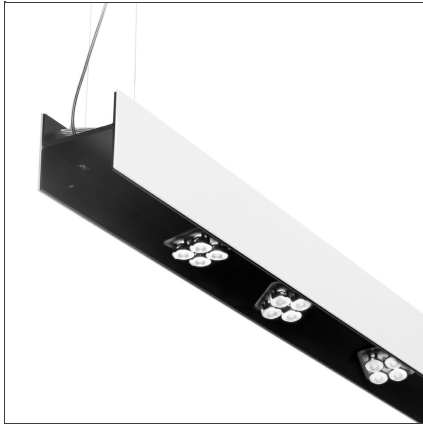

Una Pro Putrella Suspension - 6x4LED 38° 3000K Black/white

 IP20 

DESIGN BY

Carlotta de Bevilacqua

DESCRIPTION

UNA PRO is the result of a new design approach. The objective was to obtain the same high performance of a halogen spotlight from a LED one, but at the same time the classic spotlight icon was brought up for discussion. Thanks to new significant technological innovation, the old concept had to be reinvented and so did the looks and main features of an entire category of luminaries. Important purposes were also energy and material saving and light duration. Due to innovative research and a well-proven expertise, the spotlight system performance is the same as that of previous halogen systems but the overall performance achieved is much better. In fact, the energy consumption of these spotlights is low, the user's relationship with the environment is revolutionary, his interaction with it is free and creative. In addition the the light fixture appears thin due to the flat profile (only 3 mm).

TECHNICAL DRAWINGS

FEATURES

Article Code:	DD0014Z00D3W	Material:	Aluminium
Colour:	Black/white	Series:	Indoor
Installation:	Suspension, Ceiling		
Environment:	Indoor		

DIMENSIONS

Length:	cm 150
Width:	cm 10
Weight:	kg 10
Max Height from ceiling:	cm 200