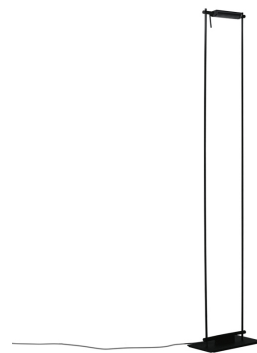

# LOGO FLOOR

*Mario Barbaglia*

Floor, wall and ceiling LED and halogen lamps with adjustable head, in aluminium and printed ABS. In the LED version the perforated reflector is painted in black. Available in black. Widespread adjustable light, dimmable.

## LAMPING

Source	LED board
Total power	16W
Emission	orientable, 140°
Switching	dimmable
Tension	230V
Color temperature	2700K
Luminous flux	1380lm (source luminous flux)
Typ CRI	85
Energy class	A+
Materials	metal + plastic
Notes	orientable 140°, dimmer on cable, cable length 3m
Net lamp weight	7,3 kg