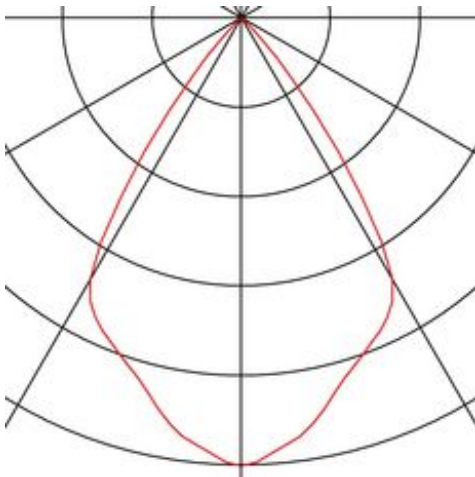

SUPROS

recessed fitting, LED, 3000K, round, tiltable, black, 4000lm, 60° reflector, 33.5W

Article number	118120
Max. wattage	33.5 Watt
Light distribution type 1	Direct
Light distribution type 3	rotationally symmetric
Product family	Supros 4000
Feed-in capability	No
Lamp included	No
Installation diameter	18 cm
Installation depth	11.5 cm
Height	17 cm
Diameter	19.5 cm
Net weight	1.561 kg
Gross weight	1.745 kg
Voltage	220-240 ~50/60 . 950 Volts
Protection class	II
Beam angle	60 Degree
Material	Aluminium/glass
Colour	black
Way of mounting	Ceiling installation
Average lifespan	50000 Hours
Colour temperature	3000 Kelvin
Colour rendering index	80
Luminous flux	3150 lm
Energy efficiency class	A++
fastCalcEnabled	Yes
ranking	300
Catalogue page	BIG WHITE 2017: 519