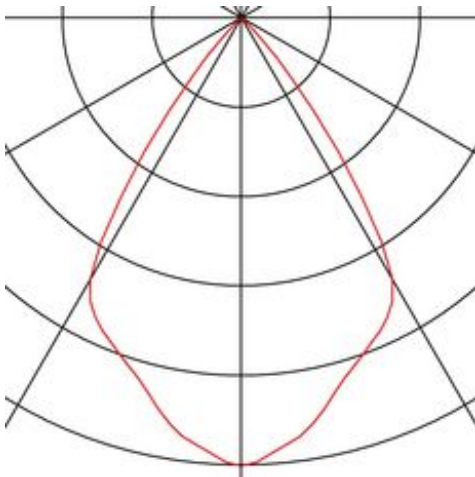

SUPROS

recessed fitting, LED, 3000K, round, tiltable, white, 4000lm, 60° reflector, 33.5W

Article number	118121
Max. wattage	33.5 Watt
Light distribution type 1	Direct
Light distribution type 3	rotationally symmetric
Product family	Supros 4000
Feed-in capability	No
Lamp included	No
Installation diameter	18 cm
Installation depth	11.5 cm
Height	17 cm
Diameter	19.5 cm
Net weight	1.632 kg
Gross weight	1.8 kg
Voltage	220-240 ~50/60 . 950 Volts
Protection class	II
Beam angle	60 Degree
Material	Aluminium/glass
Colour	white
Way of mounting	Ceiling installation
Average lifespan	50000 Hours
Colour temperature	3000 Kelvin
Colour rendering index	80
Luminous flux	3150 lm
Energy efficiency class	A++
fastCalcEnabled	Yes
ranking	300
Catalogue page	BIG WHITE 2017: 519