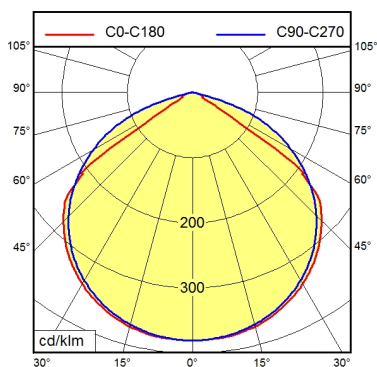

Surface-mounted luminaire MACH LED PRO MUAL 1 S

112571022-00082186

Light source	LED
Work equipment	Without
Connected load	20 - 28 V; DC
Power consumption	ca. 6 W
Luminous flux	approx. 400 lm
Light type/-color	Cold white
Colour temperatur	approx. 5.000 K
Color rendering index	CRI ≥ 80
Light distribution	Direct; Symmetric
Glare control	Without
System of protection	IP 67
Class of protection	III
Technology	Switchable; -
Operation	External
Housing	Aluminium; Anodised; Silver metallic
Light source cover	Borosilicate; Clear
Weight (net)	ca. 0,5 kg
Mains lead	ca. 3 m; With free stranded wires
Design	mounted version
Fastening	Screws
Maximum ambient temperature	40 °C
Special features	Mounted version