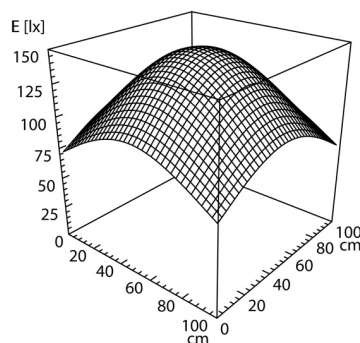

Surface-mounted luminaire MACH LED PRO MUAL 1 S

112571022-00082186

Light source	LED
Work equipment	Without
Connected load	20 - 28 V; DC
Power consumption	ca. 6 W
Luminous flux	approx. 400 lm
Light type/-color	Cold white
Colour temperatur	approx. 5.000 K
Color rendering index	CRI ≥ 80
Light distribution	Direct; Symmetric
Glare control	Without
System of protection	IP 67
Class of protection	III
Technology	Switchable; -
Operation	External
Housing	Aluminium; Anodised; Silver metallic
Light source cover	Borosilicate; Clear
Weight (net)	ca. 0,5 kg
Mains lead	ca. 3 m; With free stranded wires
Design	mounted version
Fastening	Screws
Maximum ambient temperature	40 °C
Special features	Mounted version