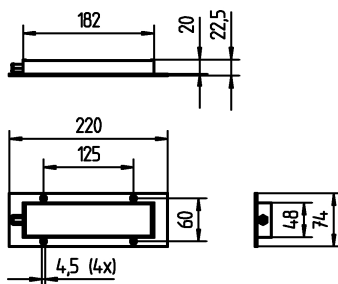

Surface-mounted luminaire MACH LED PRO MUAL 1 S

112571022-00082186

Light source	LED
Work equipment	Without
Connected load	20 - 28 V; DC
Power consumption	ca. 6 W
Luminous flux	approx. 400 lm
Light type/-color	Cold white
Colour temperatur	approx. 5.000 K
Color rendering index	CRI ≥ 80
Light distribution	Direct; Symmetric
Glare control	Without
System of protection	IP 67
Class of protection	III
Technology	Switchable; -
Operation	External
Housing	Aluminium; Anodised; Silver metallic
Light source cover	Borosilicate; Clear
Weight (net)	ca. 0,5 kg
Mains lead	ca. 3 m; With free stranded wires
Design	mounted version
Fastening	Screws
Maximum ambient temperature	40 °C
Special features	Mounted version