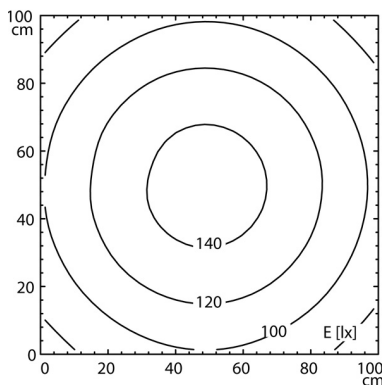

Surface-mounted luminaire MACH LED PRO MUAL 1 S

112571022-00082186

Light source	LED
Work equipment	Without
Connected load	20 - 28 V; DC
Power consumption	ca. 6 W
Luminous flux	approx. 400 lm
Light type/-color	Cold white
Colour temperatur	approx. 5.000 K
Color rendering index	CRI ≥ 80
Light distribution	Direct; Symmetric
Glare control	Without
System of protection	IP 67
Class of protection	III
Technology	Switchable; -
Operation	External
Housing	Aluminium; Anodised; Silver metallic
Light source cover	Borosilicate; Clear
Weight (net)	ca. 0,5 kg
Mains lead	ca. 3 m; With free stranded wires
Design	mounted version
Fastening	Screws
Maximum ambient temperature	40 °C
Special features	Mounted version