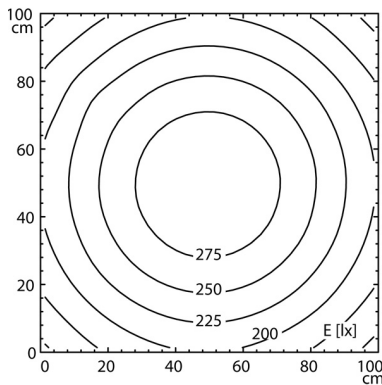

# Surface-mounted luminaire MACH LED PRO MUAL 2 S

112571026-00082511

**Waldmann** **W**

ENGINEERS OF LIGHT

<b>Light source</b>	LED
<b>Work equipment</b>	Without
<b>Connected load</b>	20 - 28 V; DC
<b>Power consumption</b>	ca. 12 W
<b>Luminous flux</b>	approx. 800 lm
<b>Light type/-color</b>	Cold white
<b>Colour temperatur</b>	approx. 5.000 K
<b>Color rendering index</b>	CRI ≥ 80
<b>Light distribution</b>	Direct; Symmetric
<b>Glare control</b>	Without
<b>System of protection</b>	IP 67
<b>Class of protection</b>	III
<b>Technology</b>	Switchable; -
<b>Operation</b>	External
<b>Housing</b>	Aluminium; Anodised; Silver metallic
<b>Light source cover</b>	Borosilicate; Clear
<b>Weight (net)</b>	ca. 0,6 kg
<b>Mains lead</b>	ca. 3 m; With free stranded wires
<b>Design</b>	mounted version
<b>Fastening</b>	Screws
<b>Maximum ambient temperature</b>	40 °C
<b>Special features</b>	Mounted version