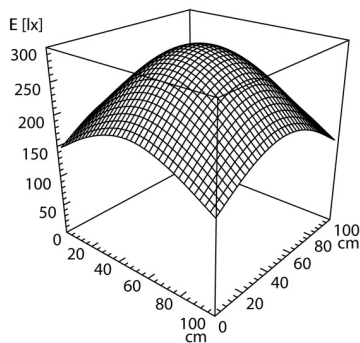

# Surface-mounted luminaire MACH LED PRO MUAL 2 S

112571026-00082511

**Waldmann** **W**

ENGINEERS OF LIGHT

<b>Light source</b>	LED
<b>Work equipment</b>	Without
<b>Connected load</b>	20 - 28 V; DC
<b>Power consumption</b>	ca. 12 W
<b>Luminous flux</b>	approx. 800 lm
<b>Light type/-color</b>	Cold white
<b>Colour temperatur</b>	approx. 5.000 K
<b>Color rendering index</b>	CRI ≥ 80
<b>Light distribution</b>	Direct; Symmetric
<b>Glare control</b>	Without
<b>System of protection</b>	IP 67
<b>Class of protection</b>	III
<b>Technology</b>	Switchable; -
<b>Operation</b>	External
<b>Housing</b>	Aluminium; Anodised; Silver metallic
<b>Light source cover</b>	Borosilicate; Clear
<b>Weight (net)</b>	ca. 0,6 kg
<b>Mains lead</b>	ca. 3 m; With free stranded wires
<b>Design</b>	mounted version
<b>Fastening</b>	Screws
<b>Maximum ambient temperature</b>	40 °C
<b>Special features</b>	Mounted version