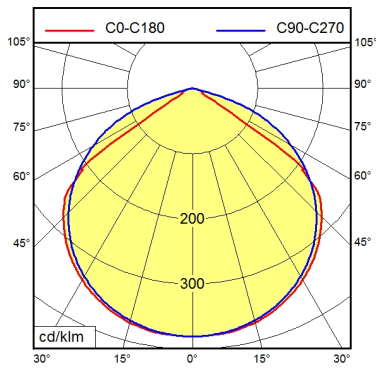

# Surface-mounted luminaire MACH LED PRO MUAL 2 S

112571026-00082511

**Waldmann** **W**

ENGINEERS OF LIGHT

<b>Light source</b>	LED
<b>Work equipment</b>	Without
<b>Connected load</b>	20 - 28 V; DC
<b>Power consumption</b>	ca. 12 W
<b>Luminous flux</b>	approx. 800 lm
<b>Light type/-color</b>	Cold white
<b>Colour temperatur</b>	approx. 5.000 K
<b>Color rendering index</b>	CRI ≥ 80
<b>Light distribution</b>	Direct; Symmetric
<b>Glare control</b>	Without
<b>System of protection</b>	IP 67
<b>Class of protection</b>	III
<b>Technology</b>	Switchable; -
<b>Operation</b>	External
<b>Housing</b>	Aluminium; Anodised; Silver metallic
<b>Light source cover</b>	Borosilicate; Clear
<b>Weight (net)</b>	ca. 0,6 kg
<b>Mains lead</b>	ca. 3 m; With free stranded wires
<b>Design</b>	mounted version
<b>Fastening</b>	Screws
<b>Maximum ambient temperature</b>	40 °C
<b>Special features</b>	Mounted version