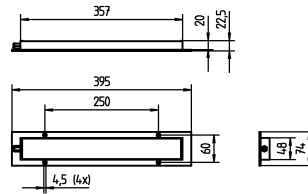

# Surface-mounted luminaire MACH LED PRO MUAL 2 S

112571026-00082511

**Waldmann** **W**

ENGINEERS OF LIGHT

<b>Light source</b>	LED
<b>Work equipment</b>	Without
<b>Connected load</b>	20 - 28 V; DC
<b>Power consumption</b>	ca. 12 W
<b>Luminous flux</b>	approx. 800 lm
<b>Light type/-color</b>	Cold white
<b>Colour temperatur</b>	approx. 5.000 K
<b>Color rendering index</b>	CRI ≥ 80
<b>Light distribution</b>	Direct; Symmetric
<b>Glare control</b>	Without
<b>System of protection</b>	IP 67
<b>Class of protection</b>	III
<b>Technology</b>	Switchable; -
<b>Operation</b>	External
<b>Housing</b>	Aluminium; Anodised; Silver metallic
<b>Light source cover</b>	Borosilicate; Clear
<b>Weight (net)</b>	ca. 0,6 kg
<b>Mains lead</b>	ca. 3 m; With free stranded wires
<b>Design</b>	mounted version
<b>Fastening</b>	Screws
<b>Maximum ambient temperature</b>	40 °C
<b>Special features</b>	Mounted version