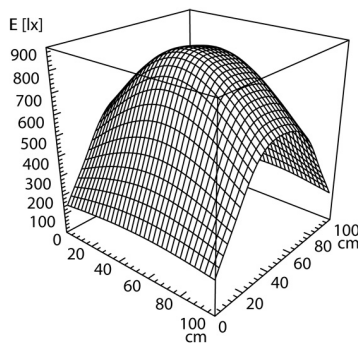

Surface-mounted luminaire MACH LED PRO MUAL 3 S

112571030-00082788

Waldmann **W**

ENGINEERS OF LIGHT

Light source	LED
Work equipment	Without
Connected load	20 - 28 V; DC
Power consumption	ca. 18 W
Luminous flux	approx. 1.230 lm
Light type/-color	Cold white
Colour temperatur	approx. 5.000 K
Color rendering index	CRI ≥ 80
Light distribution	Direct; Symmetric
Beam angle	30°
Glare control	Without
System of protection	IP 67
Class of protection	III
Technology	Switchable; -
Operation	External
Housing	Aluminium; Anodised; Silver metallic
Light source cover	Borosilicate; Clear
Weight (net)	ca. 1 kg
Mains lead	ca. 3 m; With free stranded wires
Design	mounted version
Fastening	Screws
Maximum ambient temperature	40 °C
Special features	Mounted version