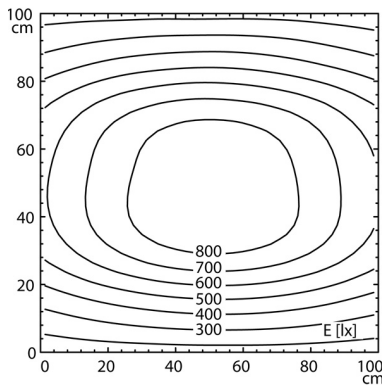

Surface-mounted luminaire MACH LED PRO MUAL 3 S

112571030-00082788

Waldmann **W**

ENGINEERS OF LIGHT

Light source	LED
Work equipment	Without
Connected load	20 - 28 V; DC
Power consumption	ca. 18 W
Luminous flux	approx. 1.230 lm
Light type/-color	Cold white
Colour temperatur	approx. 5.000 K
Color rendering index	CRI ≥ 80
Light distribution	Direct; Symmetric
Beam angle	30°
Glare control	Without
System of protection	IP 67
Class of protection	III
Technology	Switchable; -
Operation	External
Housing	Aluminium; Anodised; Silver metallic
Light source cover	Borosilicate; Clear
Weight (net)	ca. 1 kg
Mains lead	ca. 3 m; With free stranded wires
Design	mounted version
Fastening	Screws
Maximum ambient temperature	40 °C
Special features	Mounted version