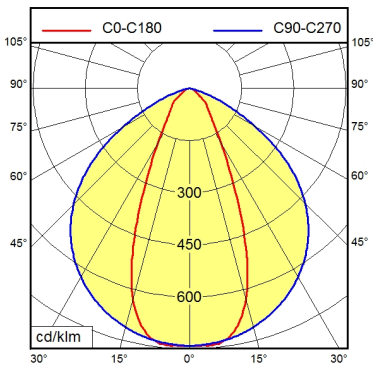

Surface-mounted luminaire MACH LED PRO MUAL 3 S

112571030-00082788

Waldmann **W**

ENGINEERS OF LIGHT

Light source	LED
Work equipment	Without
Connected load	20 - 28 V; DC
Power consumption	ca. 18 W
Luminous flux	approx. 1.230 lm
Light type/-color	Cold white
Colour temperatur	approx. 5.000 K
Color rendering index	CRI ≥ 80
Light distribution	Direct; Symmetric
Beam angle	30°
Glare control	Without
System of protection	IP 67
Class of protection	III
Technology	Switchable; -
Operation	External
Housing	Aluminium; Anodised; Silver metallic
Light source cover	Borosilicate; Clear
Weight (net)	ca. 1 kg
Mains lead	ca. 3 m; With free stranded wires
Design	mounted version
Fastening	Screws
Maximum ambient temperature	40 °C
Special features	Mounted version