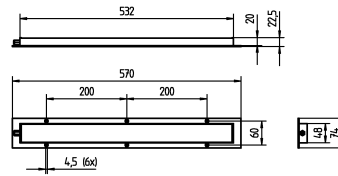

Surface-mounted luminaire MACH LED PRO MUAL 3 S

112571030-00082788

Waldmann **W**

ENGINEERS OF LIGHT

Light source	LED
Work equipment	Without
Connected load	20 - 28 V; DC
Power consumption	ca. 18 W
Luminous flux	approx. 1.230 lm
Light type/-color	Cold white
Colour temperatur	approx. 5.000 K
Color rendering index	CRI ≥ 80
Light distribution	Direct; Symmetric
Beam angle	30°
Glare control	Without
System of protection	IP 67
Class of protection	III
Technology	Switchable; -
Operation	External
Housing	Aluminium; Anodised; Silver metallic
Light source cover	Borosilicate; Clear
Weight (net)	ca. 1 kg
Mains lead	ca. 3 m; With free stranded wires
Design	mounted version
Fastening	Screws
Maximum ambient temperature	40 °C
Special features	Mounted version