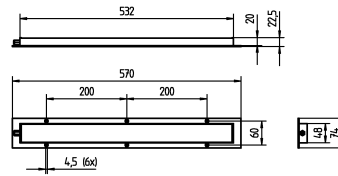

# Surface-mounted luminaire MACH LED PRO MUAL 3 S

112571032-00082820

**Waldmann** **W**

ENGINEERS OF LIGHT

<b>Light source</b>	LED
<b>Work equipment</b>	Without
<b>Connected load</b>	20 - 28 V; DC
<b>Power consumption</b>	ca. 18 W
<b>Luminous flux</b>	approx. 1.200 lm
<b>Light type/-color</b>	Cold white
<b>Colour temperatur</b>	approx. 5.000 K
<b>Color rendering index</b>	CRI ≥ 80
<b>Light distribution</b>	Direct; Symmetric
<b>Glare control</b>	Without
<b>System of protection</b>	IP 67
<b>Class of protection</b>	III
<b>Technology</b>	Switchable; -
<b>Operation</b>	External
<b>Housing</b>	Aluminium; Anodised; Silver metallic
<b>Light source cover</b>	Borosilicate; Clear
<b>Weight (net)</b>	ca. 1 kg
<b>Mains lead</b>	ca. 3 m; With free stranded wires
<b>Design</b>	mounted version
<b>Fastening</b>	Screws
<b>Maximum ambient temperature</b>	40 °C
<b>Special features</b>	Mounted version