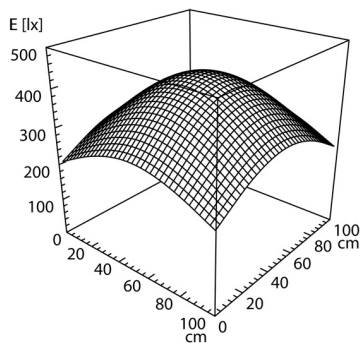

# Surface-mounted luminaire MACH LED PRO MUAL 3 S

112571032-00082820

**Waldmann** **W**

ENGINEERS OF LIGHT

<b>Light source</b>	LED
<b>Work equipment</b>	Without
<b>Connected load</b>	20 - 28 V; DC
<b>Power consumption</b>	ca. 18 W
<b>Luminous flux</b>	approx. 1.200 lm
<b>Light type/-color</b>	Cold white
<b>Colour temperatur</b>	approx. 5.000 K
<b>Color rendering index</b>	CRI ≥ 80
<b>Light distribution</b>	Direct; Symmetric
<b>Glare control</b>	Without
<b>System of protection</b>	IP 67
<b>Class of protection</b>	III
<b>Technology</b>	Switchable; -
<b>Operation</b>	External
<b>Housing</b>	Aluminium; Anodised; Silver metallic
<b>Light source cover</b>	Borosilicate; Clear
<b>Weight (net)</b>	ca. 1 kg
<b>Mains lead</b>	ca. 3 m; With free stranded wires
<b>Design</b>	mounted version
<b>Fastening</b>	Screws
<b>Maximum ambient temperature</b>	40 °C
<b>Special features</b>	Mounted version