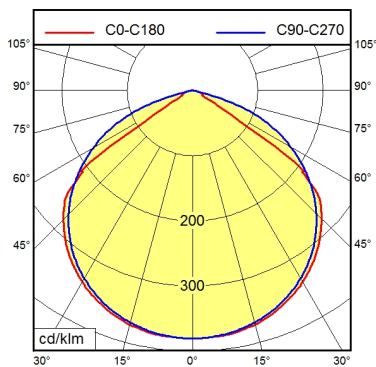

# Surface-mounted luminaire MACH LED PRO MUAL 3 S

112571032-00082820

**Waldmann** **W**

ENGINEERS OF LIGHT

<b>Light source</b>	LED
<b>Work equipment</b>	Without
<b>Connected load</b>	20 - 28 V; DC
<b>Power consumption</b>	ca. 18 W
<b>Luminous flux</b>	approx. 1.200 lm
<b>Light type/-color</b>	Cold white
<b>Colour temperatur</b>	approx. 5.000 K
<b>Color rendering index</b>	CRI ≥ 80
<b>Light distribution</b>	Direct; Symmetric
<b>Glare control</b>	Without
<b>System of protection</b>	IP 67
<b>Class of protection</b>	III
<b>Technology</b>	Switchable; -
<b>Operation</b>	External
<b>Housing</b>	Aluminium; Anodised; Silver metallic
<b>Light source cover</b>	Borosilicate; Clear
<b>Weight (net)</b>	ca. 1 kg
<b>Mains lead</b>	ca. 3 m; With free stranded wires
<b>Design</b>	mounted version
<b>Fastening</b>	Screws
<b>Maximum ambient temperature</b>	40 °C
<b>Special features</b>	Mounted version