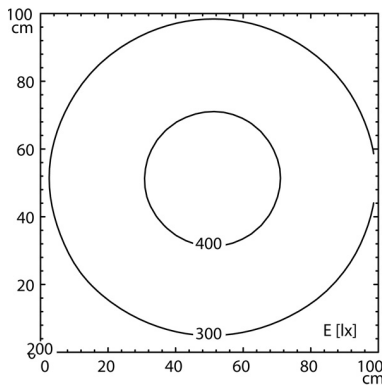

# Surface-mounted luminaire MACH LED PRO MUAL 3 S

112571032-00082820

**Waldmann** **W**

ENGINEERS OF LIGHT

<b>Light source</b>	LED
<b>Work equipment</b>	Without
<b>Connected load</b>	20 - 28 V; DC
<b>Power consumption</b>	ca. 18 W
<b>Luminous flux</b>	approx. 1.200 lm
<b>Light type/-color</b>	Cold white
<b>Colour temperatur</b>	approx. 5.000 K
<b>Color rendering index</b>	CRI ≥ 80
<b>Light distribution</b>	Direct; Symmetric
<b>Glare control</b>	Without
<b>System of protection</b>	IP 67
<b>Class of protection</b>	III
<b>Technology</b>	Switchable; -
<b>Operation</b>	External
<b>Housing</b>	Aluminium; Anodised; Silver metallic
<b>Light source cover</b>	Borosilicate; Clear
<b>Weight (net)</b>	ca. 1 kg
<b>Mains lead</b>	ca. 3 m; With free stranded wires
<b>Design</b>	mounted version
<b>Fastening</b>	Screws
<b>Maximum ambient temperature</b>	40 °C
<b>Special features</b>	Mounted version