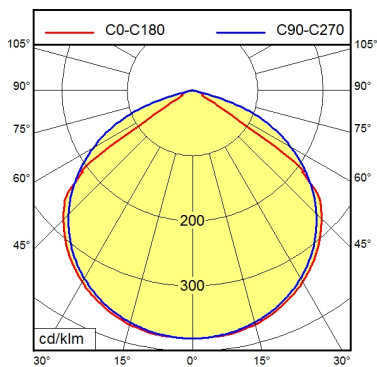

Surface-mounted luminaire MACH LED PRO MUAL 4 S

112571036-00082846

Waldmann **W**

ENGINEERS OF LIGHT

Light source	LED
Work equipment	Without
Connected load	20 - 28 V; DC
Power consumption	ca. 24 W
Luminous flux	approx. 1.600 lm
Light type/-color	Cold white
Colour temperatur	approx. 5.000 K
Color rendering index	CRI ≥ 80
Light distribution	Direct; Symmetric
Glare control	Without
System of protection	IP 67
Class of protection	III
Technology	Switchable; -
Operation	External
Housing	Aluminium; Anodised; Silver metallic
Light source cover	Borosilicate; Clear
Weight (net)	ca. 1,3 kg
Mains lead	ca. 3 m; With free stranded wires
Design	mounted version
Fastening	Screws
Maximum ambient temperature	40 °C
Special features	Mounted version