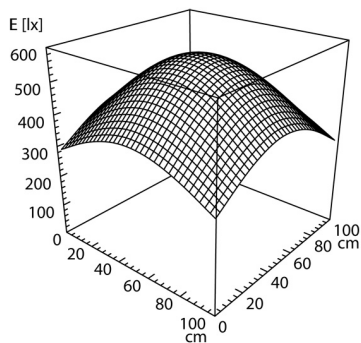

Surface-mounted luminaire MACH LED PRO MUAL 4 S

112571036-00082846

Waldmann **W**

ENGINEERS OF LIGHT

Light source	LED
Work equipment	Without
Connected load	20 - 28 V; DC
Power consumption	ca. 24 W
Luminous flux	approx. 1.600 lm
Light type/-color	Cold white
Colour temperatur	approx. 5.000 K
Color rendering index	CRI ≥ 80
Light distribution	Direct; Symmetric
Glare control	Without
System of protection	IP 67
Class of protection	III
Technology	Switchable; -
Operation	External
Housing	Aluminium; Anodised; Silver metallic
Light source cover	Borosilicate; Clear
Weight (net)	ca. 1,3 kg
Mains lead	ca. 3 m; With free stranded wires
Design	mounted version
Fastening	Screws
Maximum ambient temperature	40 °C
Special features	Mounted version