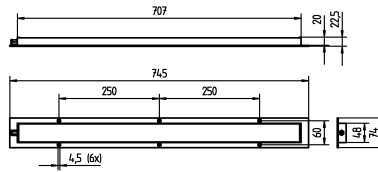

Surface-mounted luminaire MACH LED PRO MUAL 4 S

112571036-00082846

Waldmann **W**

ENGINEERS OF LIGHT

Light source	LED
Work equipment	Without
Connected load	20 - 28 V; DC
Power consumption	ca. 24 W
Luminous flux	approx. 1.600 lm
Light type/-color	Cold white
Colour temperatur	approx. 5.000 K
Color rendering index	CRI ≥ 80
Light distribution	Direct; Symmetric
Glare control	Without
System of protection	IP 67
Class of protection	III
Technology	Switchable; -
Operation	External
Housing	Aluminium; Anodised; Silver metallic
Light source cover	Borosilicate; Clear
Weight (net)	ca. 1,3 kg
Mains lead	ca. 3 m; With free stranded wires
Design	mounted version
Fastening	Screws
Maximum ambient temperature	40 °C
Special features	Mounted version