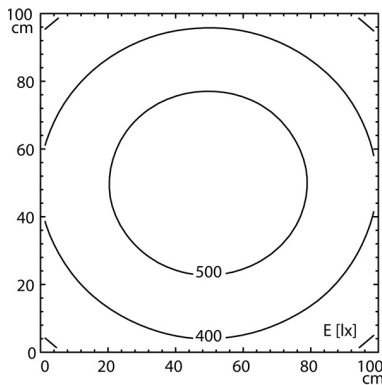

Surface-mounted luminaire MACH LED PRO MUAL 4 S

112571036-00082846

Waldmann **W**

ENGINEERS OF LIGHT

Light source	LED
Work equipment	Without
Connected load	20 - 28 V; DC
Power consumption	ca. 24 W
Luminous flux	approx. 1.600 lm
Light type/-color	Cold white
Colour temperatur	approx. 5.000 K
Color rendering index	CRI ≥ 80
Light distribution	Direct; Symmetric
Glare control	Without
System of protection	IP 67
Class of protection	III
Technology	Switchable; -
Operation	External
Housing	Aluminium; Anodised; Silver metallic
Light source cover	Borosilicate; Clear
Weight (net)	ca. 1,3 kg
Mains lead	ca. 3 m; With free stranded wires
Design	mounted version
Fastening	Screws
Maximum ambient temperature	40 °C
Special features	Mounted version