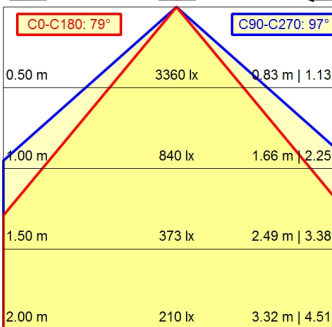

Surface-mounted luminaire MACH LED PLUS.seventy

113055000-00580594

Serie_763

100 x 100 cm Φ : 1650 lm
Em: 589 lx
Emax: 765 lx
Emin: 384 lx

Φ : 1650 lm E | 0°

light source
work equipment
connected load
power consumption
luminous flux
luminous efficiency
light type/-color
colour temperatur
color rendering index
light distribution
beam angle
chromaticity tolerance LED
luminance (L65)
unified glare rating (4H 8H)
class of protection
technology
operation
housing
cover
weight (net)
mains lead
design
fastening
dimension
minimum ambient temperature
maximum ambient temperature
special features

LED
without
18 - 30 V; direct current (DC)
ca. 18 W
approx. 1.650 lm
approx. 91 lm/W
cold white
approx. 5.000 K
CRI \geq 80
direct; symmetric
80°/100°
< 4 SDCM
 \leq 27000 cd/m²
004
III
switchable; no notice
external
aluminium; anodised; aluminium coloured
anodised
borosilicate; clear
ca. 1,7 kg
built-in plug; Serie_763
mounted version
L-angle; clamp
A=510 mm
-10 °C
45 °C
Power equipment