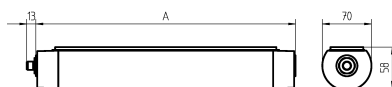

Surface-mounted luminaire MACH LED PLUS.seventy

113055000-00580594

Serie_763

100 x 100 cm Φ : 1650 lm
Em: 589 lx
Emax: 765 lx
Emin: 384 lx

Φ : 1650 lm E | 0°

light source
work equipment
connected load
power consumption
luminous flux
luminous efficiency
light type/-color
colour temperatur
color rendering index
light distribution
beam angle
chromaticity tolerance LED
luminance (L65)
unified glare rating (4H 8H)
class of protection
technology
operation
housing
cover
weight (net)
mains lead
design
fastening
dimension
minimum ambient temperature
maximum ambient temperature
special features

LED
without
18 - 30 V; direct current (DC)
ca. 18 W
approx. 1.650 lm
approx. 91 lm/W
cold white
approx. 5.000 K
CRI \geq 80
direct; symmetric
80°/100°
< 4 SDCM
 \leq 27000 cd/m²
004
III
switchable; no notice
external
aluminium; anodised; aluminium coloured
anodised
borosilicate; clear
ca. 1,7 kg
built-in plug; Serie_763
mounted version
L-angle; clamp
A=510 mm
-10 °C
45 °C
Power equipment