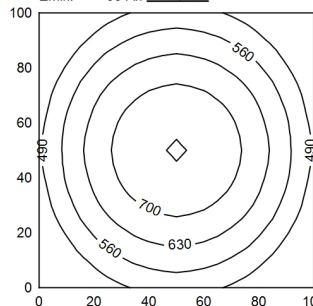

Surface-mounted luminaire MACH LED PLUS.seventy

113055000-00580594

Serie_763

100 x 100 cm Φ : 1650 lm
Em: 589 lx
Emax: 765 lx
Emin: 384 lx

Φ : 1650 lm E | 0°

light source
work equipment
connected load
power consumption
luminous flux
luminous efficiency
light type/-color
colour temperatur
color rendering index
light distribution
beam angle
chromaticity tolerance LED
luminance (L65)
unified glare rating (4H 8H)
class of protection
technology
operation
housing
cover
weight (net)
mains lead
design
fastening
dimension
minimum ambient temperature
maximum ambient temperature
special features

LED
without
18 - 30 V; direct current (DC)
ca. 18 W
approx. 1.650 lm
approx. 91 lm/W
cold white
approx. 5.000 K
CRI \geq 80
direct; symmetric
80°/100°
< 4 SDCM
 \leq 27000 cd/m²
004
III
switchable; no notice
external
aluminium; anodised; aluminium coloured
anodised
borosilicate; clear
ca. 1,7 kg
built-in plug; Serie_763
mounted version
L-angle; clamp
A=510 mm
-10 °C
45 °C
Power equipment