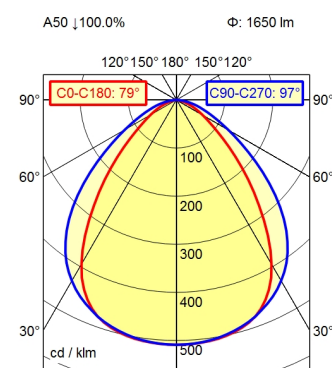

Surface-mounted luminaire MACH LED PLUS.seventy

113055000-00580594

Serie_763

100 x 100 cm Φ : 1650 lm
Em: 589 lx
Emax: 765 lx
Emin: 384 lx

Φ : 1650 lm E | 0°

light source
work equipment
connected load
power consumption
luminous flux
luminous efficiency
light type/-color
colour temperatur
color rendering index
light distribution
beam angle
chromaticity tolerance LED
luminance (L65)
unified glare rating (4H 8H)
class of protection
technology
operation
housing
cover
weight (net)
mains lead
design
fastening
dimension
minimum ambient temperature
maximum ambient temperature
special features

LED
without
18 - 30 V; direct current (DC)
ca. 18 W
approx. 1.650 lm
approx. 91 lm/W
cold white
approx. 5.000 K
CRI \geq 80
direct; symmetric
80°/100°
< 4 SDCM
 \leq 27000 cd/m²
004
III
switchable; no notice
external
aluminium; anodised; aluminium coloured
anodised
borosilicate; clear
ca. 1,7 kg
built-in plug; Serie_763
mounted version
L-angle; clamp
A=510 mm
-10 °C
45 °C
Power equipment