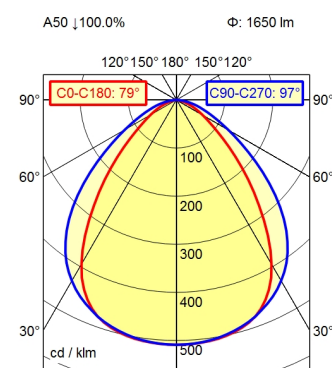

# Surface-mounted luminaire MACH LED PLUS.seventy

113063000-00580618

Serie\_763

100 x 100 cm Φ: 1650 lm  
Em: 589 lx  
Emax: 765 lx  
Emin: 384 lx  
= 100 cm

Φ: 1650 lm E 0°

light source  
work equipment  
connected load  
power consumption  
luminous flux  
luminous efficiency  
light type/-color  
colour temperatur  
color rendering index  
light distribution  
beam angle  
chromaticity tolerance LED  
luminance (L65)  
class of protection  
technology  
operation  
housing  
cover  
weight (net)  
mains lead  
design  
fastening  
dimension  
minimum ambient temperature  
maximum ambient temperature  
special features

LED  
without  
18 - 30 V; direct current (DC)  
ca. 18 W  
approx. 1.650 lm  
approx. 91 lm/W  
cold white  
approx. 5.000 K  
CRI ≥ 80  
direct; symmetric  
80°/100°  
< 4 SDCM  
≤ 27000 cd/m<sup>2</sup>  
III  
switchable; no notice  
external  
aluminium; anodised; aluminium coloured  
anodised  
borosilicate; clear  
ca. 1,9 kg  
built-in plug; Serie\_763  
mounted version  
L-angle; clamp  
A=565 mm  
-10 °C  
45 °C  
Power equipment