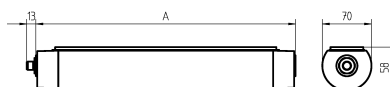

# Surface-mounted luminaire MACH LED PLUS.seventy

113063000-00580618

Serie\_763

100 x 100 cm Φ: 1650 lm  
Em: 589 lx  
Emax: 765 lx  
Emin: 384 lx  
= 100 cm

Φ: 1650 lm E 0°

light source  
work equipment  
connected load  
power consumption  
luminous flux  
luminous efficiency  
light type/-color  
colour temperatur  
color rendering index  
light distribution  
beam angle  
chromaticity tolerance LED  
luminance (L65)  
class of protection  
technology  
operation  
housing  
cover  
weight (net)  
mains lead  
design  
fastening  
dimension  
minimum ambient temperature  
maximum ambient temperature  
special features

LED  
without  
18 - 30 V; direct current (DC)  
ca. 18 W  
approx. 1.650 lm  
approx. 91 lm/W  
cold white  
approx. 5.000 K  
CRI ≥ 80  
direct; symmetric  
80°/100°  
< 4 SDCM  
≤ 27000 cd/m<sup>2</sup>  
III  
switchable; no notice  
external  
aluminium; anodised; aluminium coloured  
anodised  
borosilicate; clear  
ca. 1,9 kg  
built-in plug; Serie\_763  
mounted version  
L-angle; clamp  
A=565 mm  
-10 °C  
45 °C  
Power equipment