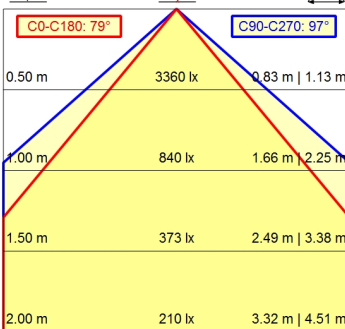

# Surface-mounted luminaire MACH LED PLUS.seventy

113063000-00580618

Serie\_763

100 x 100 cm Φ: 1650 lm  
Em: 589 lx  
Emax: 765 lx  
Emin: 384 lx  
= 100 cm

Φ: 1650 lm E 0°

light source  
work equipment  
connected load  
power consumption  
luminous flux  
luminous efficiency  
light type/-color  
colour temperatur  
color rendering index  
light distribution  
beam angle  
chromaticity tolerance LED  
luminance (L65)  
class of protection  
technology  
operation  
housing  
cover  
weight (net)  
mains lead  
design  
fastening  
dimension  
minimum ambient temperature  
maximum ambient temperature  
special features

LED  
without  
18 - 30 V; direct current (DC)  
ca. 18 W  
approx. 1.650 lm  
approx. 91 lm/W  
cold white  
approx. 5.000 K  
CRI ≥ 80  
direct; symmetric  
80°/100°  
< 4 SDCM  
≤ 27000 cd/m<sup>2</sup>  
III  
switchable; no notice  
external  
aluminium; anodised; aluminium coloured  
anodised  
borosilicate; clear  
ca. 1,9 kg  
built-in plug; Serie\_763  
mounted version  
L-angle; clamp  
A=565 mm  
-10 °C  
45 °C  
Power equipment