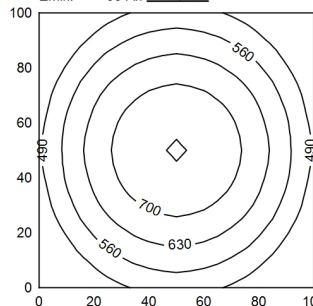

# Surface-mounted luminaire MACH LED PLUS.seventy

113063000-00580618

Serie\_763

100 x 100 cm Φ: 1650 lm  
Em: 589 lx  
Emax: 765 lx  
Emin: 384 lx  
= 100 cm

Φ: 1650 lm E 0°

light source  
work equipment  
connected load  
power consumption  
luminous flux  
luminous efficiency  
light type/-color  
colour temperatur  
color rendering index  
light distribution  
beam angle  
chromaticity tolerance LED  
luminance (L65)  
class of protection  
technology  
operation  
housing  
cover  
weight (net)  
mains lead  
design  
fastening  
dimension  
minimum ambient temperature  
maximum ambient temperature  
special features

LED  
without  
18 - 30 V; direct current (DC)  
ca. 18 W  
approx. 1.650 lm  
approx. 91 lm/W  
cold white  
approx. 5.000 K  
CRI ≥ 80  
direct; symmetric  
80°/100°  
< 4 SDCM  
≤ 27000 cd/m<sup>2</sup>  
III  
switchable; no notice  
external  
aluminium; anodised; aluminium coloured  
anodised  
borosilicate; clear  
ca. 1,9 kg  
built-in plug; Serie\_763  
mounted version  
L-angle; clamp  
A=565 mm  
-10 °C  
45 °C  
Power equipment