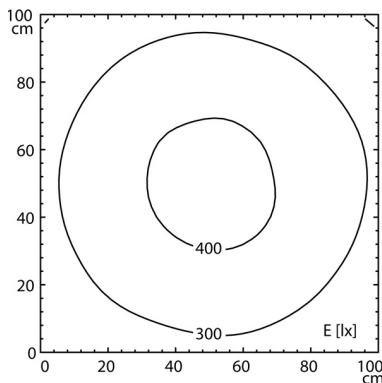

RSFPM 5/0.5 M

<b>Light source</b>	LED
<b>Work equipment</b>	Without
<b>Connected load</b>	20 - 28 V; DC
<b>Power consumption</b>	ca. 10,5 W
<b>Luminous flux</b>	approx. 1.020 lm
<b>Luminous efficiency</b>	approx. 92 lm/W
<b>Light type/-color</b>	Cold white
<b>Colour temperatur</b>	approx. 5.000 K
<b>Color rendering index</b>	CRI ≥ 80
<b>Light distribution</b>	Direct; Symmetric
<b>Glare control</b>	Without
<b>System of protection</b>	IP 67
<b>Class of protection</b>	III
<b>Technology</b>	Switchable; -
<b>Operation</b>	External
<b>Housing</b>	Aluminium; Untreated; Aluminium coloured anodised
<b>Light source cover</b>	Polycarbonate (PC); Clear
<b>Weight (net)</b>	ca. 1 kg
<b>Mains lead</b>	Built-in plug; RSFPM 5/0.5 M
<b>Design</b>	Integrated version
<b>Fastening</b>	Screws
<b>Dimension</b>	390 mm
<b>Installation dimensions</b>	ca. 361 mm; 51 mm; 21 mm
<b>Maximum ambient temperature</b>	60 °C