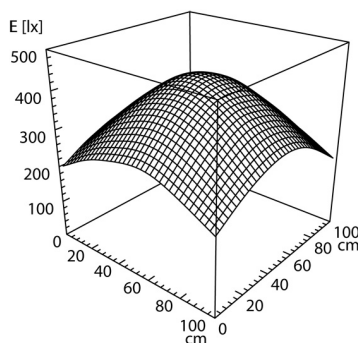

RSFPM 5/0.5 M

<b>Light source</b>	LED
<b>Work equipment</b>	Without
<b>Connected load</b>	20 - 28 V; DC
<b>Power consumption</b>	ca. 10,5 W
<b>Luminous flux</b>	approx. 1.020 lm
<b>Luminous efficiency</b>	approx. 92 lm/W
<b>Light type/-color</b>	Cold white
<b>Colour temperatur</b>	approx. 5.000 K
<b>Color rendering index</b>	CRI ≥ 80
<b>Light distribution</b>	Direct; Symmetric
<b>Glare control</b>	Without
<b>System of protection</b>	IP 67
<b>Class of protection</b>	III
<b>Technology</b>	Switchable; -
<b>Operation</b>	External
<b>Housing</b>	Aluminium; Untreated; Aluminium coloured anodised
<b>Light source cover</b>	Polycarbonate (PC); Clear
<b>Weight (net)</b>	ca. 1 kg
<b>Mains lead</b>	Built-in plug; RSFPM 5/0.5 M
<b>Design</b>	Integrated version
<b>Fastening</b>	Screws
<b>Dimension</b>	390 mm
<b>Installation dimensions</b>	ca. 361 mm; 51 mm; 21 mm
<b>Maximum ambient temperature</b>	60 °C