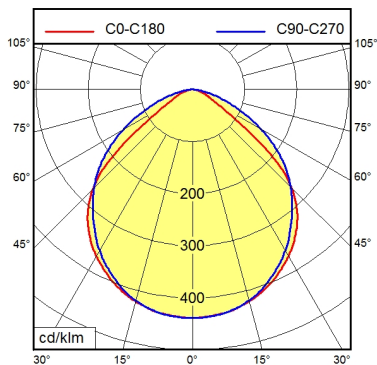

RSFPM 5/0.5 M

<b>Light source</b>	LED
<b>Work equipment</b>	Without
<b>Connected load</b>	20 - 28 V; DC
<b>Power consumption</b>	ca. 10,5 W
<b>Luminous flux</b>	approx. 1.020 lm
<b>Luminous efficiency</b>	approx. 92 lm/W
<b>Light type/-color</b>	Cold white
<b>Colour temperatur</b>	approx. 5.000 K
<b>Color rendering index</b>	CRI ≥ 80
<b>Light distribution</b>	Direct; Symmetric
<b>Glare control</b>	Without
<b>System of protection</b>	IP 67
<b>Class of protection</b>	III
<b>Technology</b>	Switchable; -
<b>Operation</b>	External
<b>Housing</b>	Aluminium; Untreated; Aluminium coloured anodised
<b>Light source cover</b>	Polycarbonate (PC); Clear
<b>Weight (net)</b>	ca. 1 kg
<b>Mains lead</b>	Built-in plug; RSFPM 5/0.5 M
<b>Design</b>	Integrated version
<b>Fastening</b>	Screws
<b>Dimension</b>	390 mm
<b>Installation dimensions</b>	ca. 361 mm; 51 mm; 21 mm
<b>Maximum ambient temperature</b>	60 °C