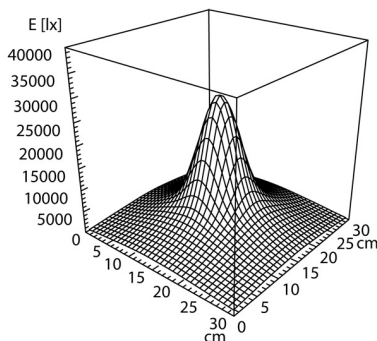

CE

CEE 7/VII

A80 | 100.0%      Φ: 600 lm

30 x 30 cm      Φ: 600 lm

Em: 5010 lx  
Emax: 28559 lx  
Emin: 839 lx

**Light source**

**Work equipment**

**Connected load**

**Power consumption**

**Luminous flux**

**Luminous efficiency**

**Light type/-color**

**Colour temperatur**

**Color rendering index**

**Light distribution**

**Beam angle**

approx. 5.000 K

CRI ≥ 80

Narrow-beam; Direct

10°

< 4 SDCM

Screen

≤ 4.000 cd/m<sup>2</sup>

≤ 16