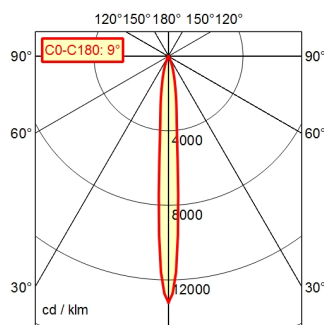

CE

CEE 7/VII

A80 | 100.0%      Φ: 600 lm

30 x 30 cm      Φ: 600 lm

Em: 5010 lx  
Emax: 28559 lx  
Emin: 839 lx

**Light source**

**Work equipment**

**Connected load**

**Power consumption**

**Luminous flux**

**Luminous efficiency**

**Light type/-color**

**Colour temperatur**

**Color rendering index**

**Light distribution**

**Beam angle**

approx. 5.000 K

CRI ≥ 80

Narrow-beam; Direct

10°

< 4 SDCM

Screen

≤ 4.000 cd/m<sup>2</sup>

≤ 16