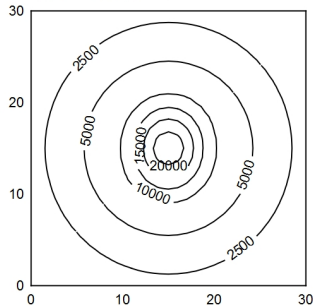

CE

CEE 7/VII

A80 | 100.0%      Φ: 600 lm

30 x 30 cm      Φ: 600 lm

Em: 5010 lx  
Emax: 28559 lx  
Emin: 839 lx

**Light source**

**Work equipment**

**Connected load**

**Power consumption**

**Luminous flux**

**Luminous efficiency**

**Light type/-color**

**Colour temperatur**

**Color rendering index**

**Light distribution**

**Beam angle**

approx. 5.000 K

CRI ≥ 80

Narrow-beam; Direct

10°

< 4 SDCM

Screen

≤ 4.000 cd/m<sup>2</sup>

≤ 16