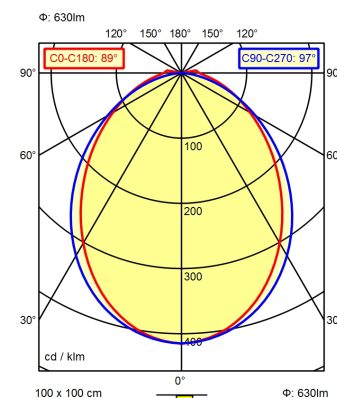

M12-A-5

<b>Light source</b>	LED
<b>Work equipment</b>	Without
<b>Connected load</b>	22 - 26 V; DC
<b>Power consumption</b>	ca. 6 W
<b>Luminous flux</b>	approx. 630 lm
<b>Light type/-color</b>	Cold white
<b>Colour temperatur</b>	approx. 5.000 K
<b>Color rendering index</b>	CRI ≥ 80
<b>Light distribution</b>	Direct
<b>Beam angle</b>	89° / 97°
<b>Chromaticity tolerance LED</b>	< 4 SDCM
<b>Glare control</b>	Screen
<b>System of protection</b>	IP 54
<b>Class of protection</b>	III
<b>Technology</b>	Switchable; -
<b>Operation</b>	External
<b>Housing</b>	Aluminium/plastic; Anodised, painted; Aluminium coloured anodised Acrylic (PMMA); Satine
<b>Light source cover</b>	
<b>Weight (net)</b>	ca. 0,2 kg
<b>Mains lead</b>	Built-in plug; M12-A-5
<b>Design</b>	mounted version
<b>Fastening</b>	Bracket
<b>Dimension</b>	A=335mm,Cmin=290mm,Cmax=320mm
<b>Minimum ambient temperature</b>	5 °C
<b>Maximum ambient temperature</b>	40 °C
<b>Decorative contrast side parts</b>	Natural silver anodised
<b>Special features</b>	Through-wired