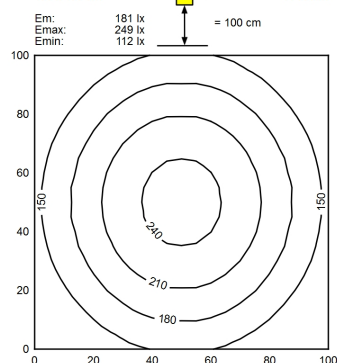

M12-A-5

<b>Light source</b>	LED
<b>Work equipment</b>	Without
<b>Connected load</b>	22 - 26 V; DC
<b>Power consumption</b>	ca. 6 W
<b>Luminous flux</b>	approx. 630 lm
<b>Light type/-color</b>	Cold white
<b>Colour temperatur</b>	approx. 5.000 K
<b>Color rendering index</b>	CRI ≥ 80
<b>Light distribution</b>	Direct
<b>Beam angle</b>	89° / 97°
<b>Chromaticity tolerance LED</b>	< 4 SDCM
<b>Glare control</b>	Screen
<b>System of protection</b>	IP 54
<b>Class of protection</b>	III
<b>Technology</b>	Switchable; -
<b>Operation</b>	External
<b>Housing</b>	Aluminium/plastic; Anodised, painted; Aluminium coloured anodised Acrylic (PMMA); Satine
<b>Light source cover</b>	
<b>Weight (net)</b>	ca. 0,2 kg
<b>Mains lead</b>	Built-in plug; M12-A-5
<b>Design</b>	mounted version
<b>Fastening</b>	Bracket
<b>Dimension</b>	A=335mm,Cmin=290mm,Cmax=320mm
<b>Minimum ambient temperature</b>	5 °C
<b>Maximum ambient temperature</b>	40 °C
<b>Decorative contrast side parts</b>	Natural silver anodised
<b>Special features</b>	Through-wired