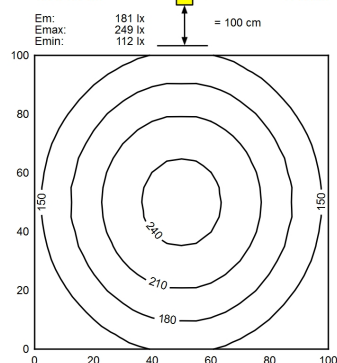

M12-A-5

<b>Light source</b>	LED
<b>Work equipment</b>	Without
<b>Connected load</b>	22 - 26 V; DC
<b>Power consumption</b>	ca. 6 W
<b>Luminous flux</b>	approx. 630 lm
<b>Light type/-color</b>	Cold white
<b>Colour temperatur</b>	approx. 5.000 K
<b>Color rendering index</b>	CRI ≥ 80
<b>Light distribution</b>	Direct
<b>Beam angle</b>	89° / 97°
<b>Chromaticity tolerance LED</b>	< 4 SDCM
<b>Glare control</b>	Screen
<b>System of protection</b>	IP 54
<b>Class of protection</b>	III
<b>Technology</b>	Switchable; -
<b>Operation</b>	External
<b>Housing</b>	Aluminium/plastic; Anodised, painted; Aluminium coloured anodised Acrylic (PMMA); Satine
<b>Light source cover</b>	
<b>Weight (net)</b>	ca. 0,2 kg
<b>Mains lead</b>	Built-in plug; M12-A-5
<b>Design</b>	mounted version
<b>Fastening</b>	Bracket
<b>Dimension</b>	A=335mm,Cmin=290mm,Cmax=320mm
<b>Minimum ambient temperature</b>	5 °C
<b>Maximum ambient temperature</b>	40 °C
<b>Decorative contrast side parts</b>	Natural silver anodised