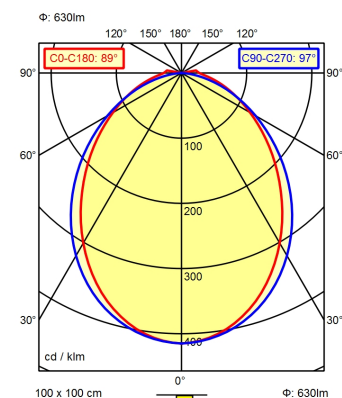

M12-A-5

<b>Light source</b>	LED
<b>Work equipment</b>	Without
<b>Connected load</b>	22 - 26 V; DC
<b>Power consumption</b>	ca. 6 W
<b>Luminous flux</b>	approx. 630 lm
<b>Light type/-color</b>	Cold white
<b>Colour temperatur</b>	approx. 5.000 K
<b>Color rendering index</b>	CRI ≥ 80
<b>Light distribution</b>	Direct
<b>Beam angle</b>	89° / 97°
<b>Chromaticity tolerance LED</b>	< 4 SDCM
<b>Glare control</b>	Screen
<b>System of protection</b>	IP 54
<b>Class of protection</b>	III
<b>Technology</b>	Switchable; -
<b>Operation</b>	External
<b>Housing</b>	Aluminium/plastic; Anodised, painted; Aluminium coloured anodised Acrylic (PMMA); Satine
<b>Light source cover</b>	
<b>Weight (net)</b>	ca. 0,2 kg
<b>Mains lead</b>	Built-in plug; M12-A-5
<b>Design</b>	mounted version
<b>Fastening</b>	Bracket
<b>Dimension</b>	A=335mm,Cmin=290mm,Cmax=320mm
<b>Minimum ambient temperature</b>	5 °C
<b>Maximum ambient temperature</b>	40 °C
<b>Decorative contrast side parts</b>	Natural silver anodised