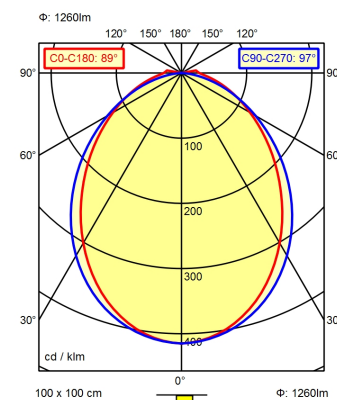

M12-A-5

<b>Light source</b>	LED
<b>Work equipment</b>	Without
<b>Connected load</b>	22 - 26 V; DC
<b>Power consumption</b>	ca. 12 W
<b>Luminous flux</b>	approx. 1.260 lm
<b>Light type/-color</b>	Cold white
<b>Colour temperatur</b>	approx. 5.000 K
<b>Color rendering index</b>	CRI ≥ 80
<b>Light distribution</b>	Direct
<b>Beam angle</b>	89° / 97°
<b>Chromaticity tolerance LED</b>	< 4 SDCM
<b>Glare control</b>	Screen
<b>System of protection</b>	IP 54
<b>Class of protection</b>	III
<b>Technology</b>	Switchable; -
<b>Operation</b>	External
<b>Housing</b>	Aluminium/plastic; Anodised, painted; Aluminium coloured anodised Acrylic (PMMA); Satine
<b>Light source cover</b>	
<b>Weight (net)</b>	ca. 0,3 kg
<b>Mains lead</b>	Built-in plug; M12-A-5
<b>Design</b>	mounted version
<b>Fastening</b>	Bracket
<b>Dimension</b>	A=615mm,Cmin=570mm,Cmax=600mm
<b>Minimum ambient temperature</b>	5 °C
<b>Maximum ambient temperature</b>	40 °C
<b>Decorative contrast side parts</b>	Natural silver anodised
<b>Special features</b>	Through-wired