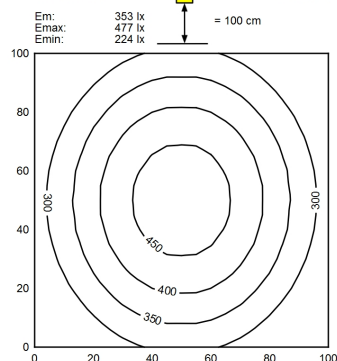

M12-A-5

<b>Light source</b>	LED
<b>Work equipment</b>	Without
<b>Connected load</b>	22 - 26 V; DC
<b>Power consumption</b>	ca. 12 W
<b>Luminous flux</b>	approx. 1.260 lm
<b>Light type/-color</b>	Cold white
<b>Colour temperatur</b>	approx. 5.000 K
<b>Color rendering index</b>	CRI ≥ 80
<b>Light distribution</b>	Direct
<b>Beam angle</b>	89° / 97°
<b>Chromaticity tolerance LED</b>	< 4 SDCM
<b>Glare control</b>	Screen
<b>System of protection</b>	IP 54
<b>Class of protection</b>	III
<b>Technology</b>	Switchable; -
<b>Operation</b>	External
<b>Housing</b>	Aluminium/plastic; Anodised, painted; Aluminium coloured anodised Acrylic (PMMA); Satine
<b>Light source cover</b>	
<b>Weight (net)</b>	ca. 0,3 kg
<b>Mains lead</b>	Built-in plug; M12-A-5
<b>Design</b>	mounted version
<b>Fastening</b>	Bracket
<b>Dimension</b>	A=615mm,Cmin=570mm,Cmax=600mm
<b>Minimum ambient temperature</b>	5 °C
<b>Maximum ambient temperature</b>	40 °C
<b>Decorative contrast side parts</b>	Natural silver anodised
<b>Special features</b>	Through-wired