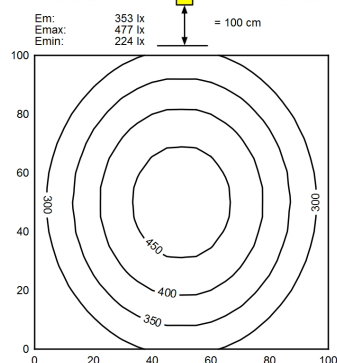

M12-A-5

<b>Light source</b>	LED
<b>Work equipment</b>	Without
<b>Connected load</b>	22 - 26 V; DC
<b>Power consumption</b>	ca. 12 W
<b>Luminous flux</b>	approx. 1.260 lm
<b>Light type/-color</b>	Cold white
<b>Colour temperatur</b>	approx. 5.000 K
<b>Color rendering index</b>	CRI ≥ 80
<b>Light distribution</b>	Direct
<b>Beam angle</b>	89° / 97°
<b>Chromaticity tolerance LED</b>	< 4 SDCM
<b>Glare control</b>	Screen
<b>System of protection</b>	IP 54
<b>Class of protection</b>	III
<b>Technology</b>	Switchable; -
<b>Operation</b>	External
<b>Housing</b>	Aluminium/plastic; Anodised, painted; Aluminium coloured anodised Acrylic (PMMA); Satine
<b>Light source cover</b>	
<b>Weight (net)</b>	ca. 0,3 kg
<b>Mains lead</b>	Built-in plug; M12-A-5
<b>Design</b>	mounted version
<b>Fastening</b>	Bracket
<b>Dimension</b>	A=615mm,Cmin=570mm,Cmax=600mm
<b>Minimum ambient temperature</b>	5 °C
<b>Maximum ambient temperature</b>	40 °C
<b>Decorative contrast side parts</b>	Natural silver anodised