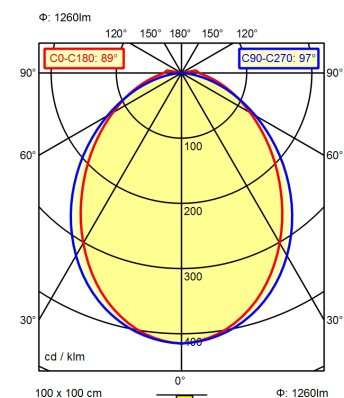

M12-A-5

<b>Light source</b>	LED
<b>Work equipment</b>	Without
<b>Connected load</b>	22 - 26 V; DC
<b>Power consumption</b>	ca. 12 W
<b>Luminous flux</b>	approx. 1.260 lm
<b>Light type/-color</b>	Cold white
<b>Colour temperatur</b>	approx. 5.000 K
<b>Color rendering index</b>	CRI ≥ 80
<b>Light distribution</b>	Direct
<b>Beam angle</b>	89° / 97°
<b>Chromaticity tolerance LED</b>	< 4 SDCM
<b>Glare control</b>	Screen
<b>System of protection</b>	IP 54
<b>Class of protection</b>	III
<b>Technology</b>	Switchable; -
<b>Operation</b>	External
<b>Housing</b>	Aluminium/plastic; Anodised, painted; Aluminium coloured anodised Acrylic (PMMA); Satine
<b>Light source cover</b>	
<b>Weight (net)</b>	ca. 0,3 kg
<b>Mains lead</b>	Built-in plug; M12-A-5
<b>Design</b>	mounted version
<b>Fastening</b>	Bracket
<b>Dimension</b>	A=615mm,Cmin=570mm,Cmax=600mm
<b>Minimum ambient temperature</b>	5 °C
<b>Maximum ambient temperature</b>	40 °C
<b>Decorative contrast side parts</b>	Natural silver anodised