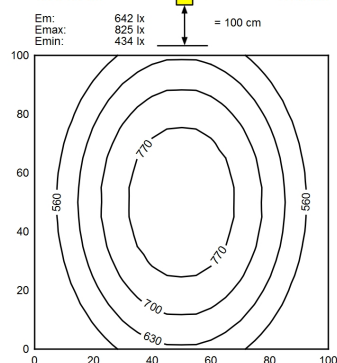

M12-A-5

<b>Light source</b>	LED
<b>Work equipment</b>	Without
<b>Connected load</b>	22 - 26 V; DC
<b>Power consumption</b>	ca. 24 W
<b>Luminous flux</b>	approx. 2.520 lm
<b>Light type/-color</b>	Cold white
<b>Colour temperatur</b>	approx. 5.000 K
<b>Color rendering index</b>	CRI ≥ 80
<b>Light distribution</b>	Direct
<b>Beam angle</b>	89° / 97°
<b>Chromaticity tolerance LED</b>	< 4 SDCM
<b>Glare control</b>	Screen
<b>System of protection</b>	IP 54
<b>Class of protection</b>	III
<b>Technology</b>	Switchable; -
<b>Operation</b>	External
<b>Housing</b>	Aluminium/plastic; Anodised, painted; Aluminium coloured anodised Acrylic (PMMA); Satine
<b>Light source cover</b>	
<b>Weight (net)</b>	ca. 0,5 kg
<b>Mains lead</b>	Built-in plug; M12-A-5
<b>Design</b>	mounted version
<b>Fastening</b>	Bracket
<b>Dimension</b>	A=1175mm Cmin=1130mm Cmax=1160mm
<b>Minimum ambient temperature</b>	5 °C
<b>Maximum ambient temperature</b>	40 °C
<b>Decorative contrast side parts</b>	Natural silver anodised