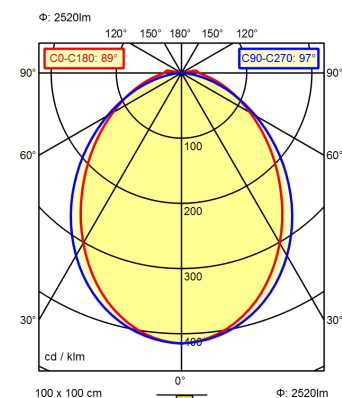

M12-A-5

<b>Light source</b>	LED
<b>Work equipment</b>	Without
<b>Connected load</b>	22 - 26 V; DC
<b>Power consumption</b>	ca. 24 W
<b>Luminous flux</b>	approx. 2.520 lm
<b>Light type/-color</b>	Cold white
<b>Colour temperatur</b>	approx. 5.000 K
<b>Color rendering index</b>	CRI ≥ 80
<b>Light distribution</b>	Direct
<b>Beam angle</b>	89° / 97°
<b>Chromaticity tolerance LED</b>	< 4 SDCM
<b>Glare control</b>	Screen
<b>System of protection</b>	IP 54
<b>Class of protection</b>	III
<b>Technology</b>	Switchable; -
<b>Operation</b>	External
<b>Housing</b>	Aluminium/plastic; Anodised, painted; Aluminium coloured anodised Acrylic (PMMA); Satine
<b>Light source cover</b>	
<b>Weight (net)</b>	ca. 0,5 kg
<b>Mains lead</b>	Built-in plug; M12-A-5
<b>Design</b>	mounted version
<b>Fastening</b>	Bracket
<b>Dimension</b>	A=1175mm Cmin=1130mm Cmax=1160mm
<b>Minimum ambient temperature</b>	5 °C
<b>Maximum ambient temperature</b>	40 °C
<b>Decorative contrast side parts</b>	Natural silver anodised