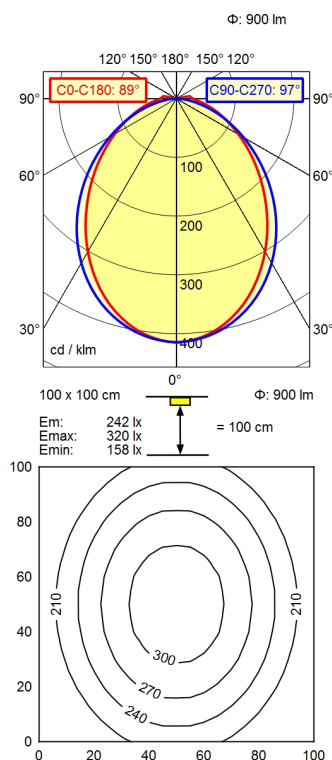

M12-A-5

<b>Light source</b>	LED
<b>Work equipment</b>	Without
<b>Connected load</b>	22 - 26 V; DC
<b>Power consumption</b>	ca. 18 W
<b>Luminous flux</b>	approx. 900 lm
<b>Luminous efficiency</b>	approx. 50 lm/W
<b>Light type/-color</b>	yellow; Yellow
<b>Light distribution</b>	Direct
<b>Beam angle</b>	89° / 97°
<b>Glare control</b>	Screen
<b>System of protection</b>	IP 54
<b>Class of protection</b>	III
<b>Technology</b>	Switchable; -
<b>Operation</b>	External
<b>Housing</b>	Aluminium/plastic; Anodised, painted; Aluminium coloured anodised Acrylic (PMMA); Satine
<b>Light source cover</b>	
<b>Weight (net)</b>	ca. 0,4 kg
<b>Mains lead</b>	Built-in plug; M12-A-5
<b>Design</b>	mounted version
<b>Fastening</b>	Bracket
<b>Dimension</b>	A=895mm,Cmin=850mm,Cmax=880mm
<b>Minimum ambient temperature</b>	5 °C
<b>Maximum ambient temperature</b>	40 °C
<b>Decorative contrast side parts</b>	Natural silver anodised