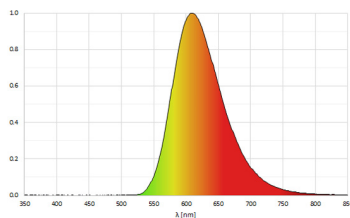

M12-A-5

<b>Light source</b>	LED
<b>Work equipment</b>	Without
<b>Connected load</b>	22 - 26 V; DC
<b>Power consumption</b>	ca. 18 W
<b>Luminous flux</b>	approx. 900 lm
<b>Luminous efficiency</b>	approx. 50 lm/W
<b>Light type/-color</b>	yellow; Yellow
<b>Light distribution</b>	Direct
<b>Beam angle</b>	89° / 97°
<b>Glare control</b>	Screen
<b>System of protection</b>	IP 54
<b>Class of protection</b>	III
<b>Technology</b>	Switchable; -
<b>Operation</b>	External
<b>Housing</b>	Aluminium/plastic; Anodised, painted; Aluminium coloured anodised Acrylic (PMMA); Satine
<b>Light source cover</b>	
<b>Weight (net)</b>	ca. 0,4 kg
<b>Mains lead</b>	Built-in plug; M12-A-5
<b>Design</b>	mounted version
<b>Fastening</b>	Bracket
<b>Dimension</b>	A=895mm,Cmin=850mm,Cmax=880mm
<b>Minimum ambient temperature</b>	5 °C
<b>Maximum ambient temperature</b>	40 °C
<b>Decorative contrast side parts</b>	Natural silver anodised