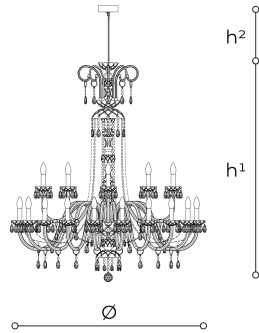

117/20+10 117

ITALAMP STUDIO

Celebrities

WORLDWIDE

Dimensions	Light Source	Kg	Dimming	Dimming on request
Ø 115 - h ¹ 130 - h ² 10-100	30x6w - E14 led	49	TRIAC	 CASAMBI

NORTH AMERICA

Dimensions	Light Source	Lb	Dimming	Dimming on request
Ø 45 - h ¹ 51 - h ² 4-39	30x6w - E12 led	108	TRIAC	

CODE	Structure METAL	Body GLASS CRYSTAL	Pendants CRYSTAL	Pendants GLASS
00117302 003	<input checked="" type="radio"/> C Chrome	<input type="radio"/> TRANSPARENT		<input type="radio"/> TRANSPARENT
00117302 002	<input checked="" type="radio"/> C Chrome	<input type="radio"/> TRANSPARENT	<input type="radio"/> TRANSPARENT	

Note

Technical drawing, dimensions and light sources refer to the main photo variant.

Dimming on request could lead to an increase in the size of the canopy.

For available color variants, consult the technical data sheet.