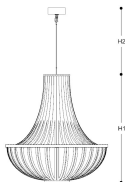

2 3 1 8 / 7 0

SOON

DESIGNER

Stefano Traverso

Roberta Vitadello