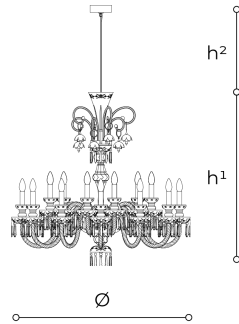

239/12+12

239

ITALAMP STUDIO

Celebrities

Collection of suspension and wall lamps in carved crystal and glass, metal with gold finish. Crystal pendants and decorative glass flowers.

WORLDWIDE

Dimensions	Light Source	Kg	Dimming	Dimming on request
Ø 100 - h ¹ 100 - h ² 10-100	24x6w - E14 led	35	TRIAC	 CASAMBI

NORTH AMERICA

Dimensions	Light Source	Lb	Dimming	Dimming on request
Ø 39 - h ¹ 39 - h ² 4-39	24x6w - E12 led	77	TRIAC	

CODE	Structure METAL	Body GLASS CRYSTAL	Pendants CRYSTAL
00239241 001	 Shiny gold	<input type="radio"/> TRANSPARENT	<input type="radio"/> TRANSPARENT
00239241 002	 CDF Iron grey	<input checked="" type="radio"/> TEAK	<input checked="" type="radio"/> TEAK

Note

Technical drawing, dimensions and light sources refer to the main photo variant.

Dimming on request could lead to an increase in the size of the canopy.

For available color variants, consult the technical data sheet.