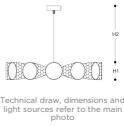

2 4 0 0 / 1 2

CH E ERS

DESIGNER

Stefano Traverso