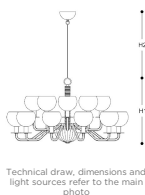

DIMENSIONS

Diameter : 90 cm
Height 1: 47 cm
Height 2: 100 cm
TYPE
Mounting: Pendant
Environment: Indoor

GLASS / CRYSTAL

Amber

AVAILABLE IN

Transparent

LIGHT SOURCES AVAILABLE

Eco Halogen: 15x30w - E14
Energy saving: 15x8w - E14
Led: 15x4w - E14
ELECTRIC INFO
Dimmable: Yes
Driver:
Tension: 230V
Energy class: A++ → E

METAL

Light Gold

AVAILABLE IN

Chrome

CERTIFICATIONS

MATERIALS

Crystal, Glass, Metal