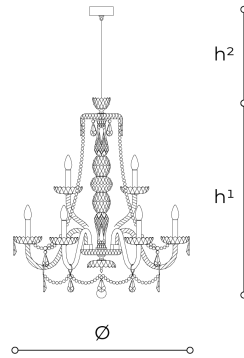

282/12+6

282

ITALAMP STUDIO

Celebrities

Chandelier in carved crystal and glass transparent or teak, metal with chrome or iron grey finish, crystal pendants.

WORLDWIDE

Dimensions	Light Source	Kg	Dimming	Dimming on request
Ø 110 - h ¹ 100 - h ² 10-100	18x6w - E14 led	35	TRIAC	 CASAMBI

NORTH AMERICA 

Dimensions	Light Source	Lb	Dimming	Dimming on request
Ø 43 - h ¹ 39 - h ² 4-39	18x6w - E12 led	77	TRIAC	

CODE	Structure METAL	Body GLASS CRYSTAL	Pendants CRYSTAL
00282183 002	 C Chrome	 TRANSPARENT	 TRANSPARENT
00282183 004	 CDF Iron grey	 TEAK	 TEAK
	 CDF Iron grey		

Note

Technical drawing, dimensions and light sources refer to the main photo variant.
Dimming on request could lead to an increase in the size of the canopy.
For available color variants, consult the technical data sheet.