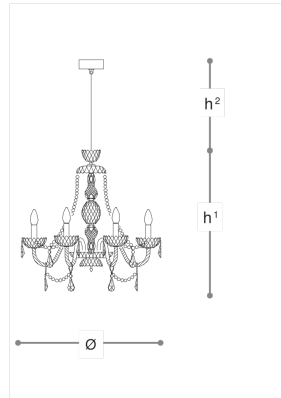

282/8

282

ITALAMP STUDIO

Celebrities

Chandelier in carved crystal and glass transparent or teak, metal with chrome or iron grey finish, crystal pendants.

WORLDWIDE

Dimensions	Light Source	Kg	Dimming	Dimming on request
Ø 82 - h ¹ 75 - h ² 10-100	8x6w - E14 led	16	TRIAC	CASAMBI

NORTH AMERICA

Dimensions	Light Source	Lb	Dimming	Dimming on request
Ø 32 - h ¹ 30 - h ² 4-39	8x6w - E12 led	35	TRIAC	

CODE	Structure METAL	Body GLASS CRYSTAL	Pendants CRYSTAL
00282083 002	C Chrome	TRANSPARENT	TRANSPARENT
00282083 004	CDF Iron grey	TEAK	TEAK
00282083 001	CDF Iron grey		

Note

Technical drawing, dimensions and light sources refer to the main photo variant.

Dimming on request could lead to an increase in the size of the canopy.

For available color variants, consult the technical data sheet.