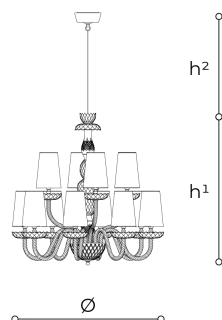

284/8+4

284

ITALAMP STUDIO

Celebrities

Chandelier in white, transparent or black carved crystal, metal with nickel or iron grey finish, black or white fabric diffusers.

WORLDWIDE

Dimensions	Light Source	Kg	Dimming	Dimming on request
Ø 86 - h ¹ 86 - h ² 10-100	12x6w - E14 led	25	TRIAC	CASAMBI

NORTH AMERICA

Dimensions	Light Source	Lb	Dimming	Dimming on request
Ø 34 - h ¹ 34 - h ² 4-39	12x6w - E12 led	55	TRIAC	

CODE	Structure METAL	Body GLASS CRYSTAL	Lampshade FABRIC
00284120	NK Shiny nickel	TRANSPARENT	WHITE PONGE' 01
00284125	NK Shiny nickel	WHITE	WHITE PONGE' 01
00284122	CDF Iron grey	BLACK	BLACK CHINETTE 20

Note

Technical drawing, dimensions and light sources refer to the main photo variant.

Dimming on request could lead to an increase in the size of the canopy.

For available color variants, consult the technical data sheet.