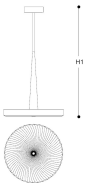

3 0 2/4 0

RITMICO

DESIGN BY
Studio MAMQ

DIMENSIONS

Diameter : 42 cm

Height: 75 cm

Depth : 6 cm

TYPE

Mounting: Pendant

Environment: Indoor

GLASS / CRYSTAL

Transparent

LIGHT SOURCE S AVAILABLE

Temperature: 3000K

Lumen: 1800

Led: 31w

GLETCRUC | INFO

Dimmable: No

Driver:

Tension: 230V

Energy class: A++

METAL

Light Gold

CERTIFICATIONS

MATERIALS

Crystal, Metal