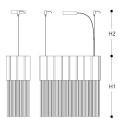

4030/S

QUADRA

Pendant with black screen printed glass diffuser and fumè decorative glass pendant. Incanto Modern Collection.

DESIGNER

[Silvio De Ponte Studio Architects](#)