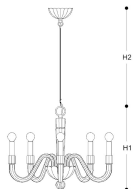

43 3 / 5

TILLA

Chandelier in transparent ruled glass and chrome finish. Available in different dimensions and colours. Incanto Modern Collection.

DESIGNER

ITALAMP.Studio

DIMENSIONS

Diameter : 61 cm

Height 1: 50 cm

Height 2: 100 cm

TYPE

Mounting: Pendant

Environment: Indoor

GLASS / CRYSTAL

Transparent

AVAILABLE IN

Black

Orange

LIGHT SOURCES AVAILABLE

Eco Halogen: 5x30w - E14

Energy saving: 5x8w - E14

Led: 5x4w - E14

ELECTRICAL INFO

Dimmable: Yes

Driver:

Tension: 230V

Energy class: A++ → E

METAL

Chrome

CERTIFICATIONS

MATERIALS

Glass, Metal