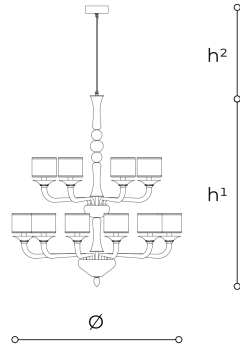

434/12+6

434

ROBERTA VITADELLO

STEFANO TRAVERSO

Celebrities

Collection of suspension and wall lamps in crystal, with metal in chrome finish, beige or ivory fabric diffusers.

WORLDWIDE

Dimensions	Light Source	Kg	Dimming	Dimming on request
Ø 110 - h ¹ 120 - h ² 10-100	18x6w - E14 led	24	TRIAC	CASAMBI

NORTH AMERICA

Dimensions	Light Source	Lb	Dimming	Dimming on request
Ø 43 - h ¹ 47 - h ² 4-39	18x6w - E12 led	53	TRIAC	

CODE	Structure METAL	Body GLASS CRYSTAL	Lampshade FABRIC
00434180 001	<input checked="" type="radio"/> C Chrome	<input type="radio"/> TRANSPARENT	<input checked="" type="radio"/> MICRO BEIGE SATIN
00434180 002	<input checked="" type="radio"/> C Chrome	<input type="radio"/> TRANSPARENT	<input checked="" type="radio"/> IVORY MICRO SATIN

Note

Technical drawing, dimensions and light sources refer to the main photo variant.

Dimming on request could lead to an increase in the size of the canopy.

For available color variants, consult the technical data sheet.