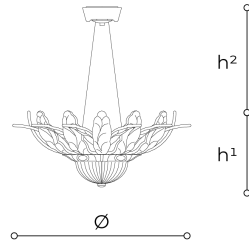

## 50/70-3C

#### WORLDWIDE

Dimensions	Light Source	Kg	Dimming	Dimming on request
Ø 70 - h <sup>1</sup> 33 - h <sup>2</sup> 10-100	11x6w - E14 led	22	TRIAC	CASAMBI

#### NORTH AMERICA

Dimensions	Light Source	Lb	Dimming	Dimming on request
Ø 28 - h <sup>1</sup> 13 - h <sup>2</sup> 4-39	11x6w - E12 led	49	TRIAC	

CODE	Structure METAL	Diffuser GLASS
00050113 002	OP Matt gold	TRANSPARENT
00050113 004	NK Shiny nickel	ACIDATE
00050113 003	OP Matt gold	GOLD