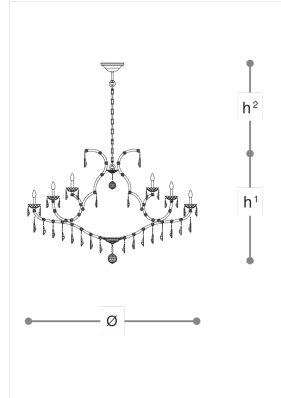

5103/54

5103

ITALAMP STUDIO

Celebrities

Mariateresa style chandelier, metal with gold or chrome finish and glass and crystal pendants and details.

WORLDWIDE

Dimensions	Light Source	Kg	Dimming	Dimming on request
Ø 160 - h ¹ 110 - h ² 10-100	54x6w - E14 led	86	TRIAC	CASAMBI

NORTH AMERICA

Dimensions	Light Source	Lb	Dimming	Dimming on request
Ø 63 - h ¹ 43 - h ² 4-39	54x6w - E12 led	190	TRIAC	

CODE	Structure METAL	Body GLASS	Body GLASS CRYSTAL	Pendants CRYSTAL	Pendants GLASS	Pendants CRYSTAL GLASS
05103540 001	<input checked="" type="radio"/> C Chrome	<input type="radio"/>	<input type="radio"/> TRANSPARENT	<input type="radio"/>	<input type="radio"/> TRANSPARENT	<input type="radio"/>
05103541 002	<input checked="" type="radio"/> O Shiny gold	<input type="radio"/>	<input type="radio"/> TRANSPARENT	<input type="radio"/> TRANSPARENT	<input type="radio"/>	<input type="radio"/>
05103540 003	<input checked="" type="radio"/> O Shiny gold	<input type="radio"/>	<input checked="" type="radio"/> TOPAZ	<input type="radio"/>	<input type="radio"/>	<input checked="" type="radio"/> TOPAZ
05103541 001	<input checked="" type="radio"/> O Shiny gold	<input type="radio"/> TRANSPARENT	<input type="radio"/>	<input type="radio"/>	<input type="radio"/> TRANSPARENT	<input type="radio"/>
05103540 002	<input checked="" type="radio"/> C Chrome	<input type="radio"/> TRANSPARENT	<input type="radio"/>	<input type="radio"/> TRANSPARENT	<input type="radio"/>	<input type="radio"/>

Note

Technical drawing, dimensions and light sources refer to the main photo variant.

Dimming on request could lead to an increase in the size of the canopy.

For available color variants, consult the technical data sheet.