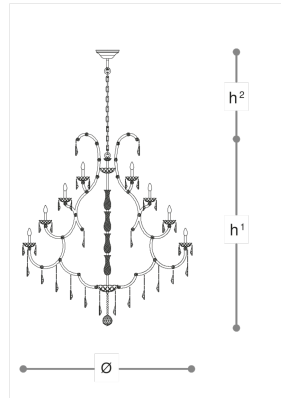

**5104/60**

**5104**

ITALAMP STUDIO

Celebrities

Mariateresa style chandelier, metal structure with chrome finish, crystal and glass pendants.

**WORLDWIDE**

Dimensions	Light Source	Kg	Dimming	Dimming on request
Ø 160 - h <sup>1</sup> 180 - h <sup>2</sup> 10-100	60x6w - E14 led	102	TRIAC	 CASAMBI

**NORTH AMERICA**

Dimensions	Light Source	Lb	Dimming	Dimming on request
Ø 63 - h <sup>1</sup> 71 - h <sup>2</sup> 4-39	60x6w - E12 led	225	TRIAC	

CODE	Structure METAL	Body GLASS CRYSTAL	Pendants CRYSTAL	Pendants GLASS
05104600 001	<input checked="" type="radio"/> C Chrome	<input checked="" type="radio"/> SATIN WHITE		<input checked="" type="radio"/> SATIN WHITE
05104600 002	<input checked="" type="radio"/> C Chrome	<input checked="" type="radio"/> SATIN WHITE	<input type="radio"/> TRANSPARENT	

**Note**

Technical drawing, dimensions and light sources refer to the main photo variant.

Dimming on request could lead to an increase in the size of the canopy.

For available color variants, consult the technical data sheet.