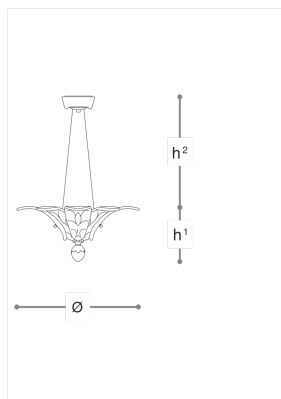

60/55-3C

60

ROBERTA VITADELLO

Celebrities

Collection of suspension, wall and ceiling lamps with satin or transparent glass leaves and metal with nickel or gold finish.

WORLDWIDE

Dimensions	Light Source	Kg	Dimming	Dimming on request
Ø 57 - h ¹ 25 - h ² 10-100	3x6w - E14 led	10	TRIAC	CASAMBI

NORTH AMERICA

Dimensions	Light Source	Lb	Dimming	Dimming on request
Ø 22 - h ¹ 10 - h ² 4-39	3x6w - E12 led	22	TRIAC	

CODE	Structure METAL	Diffuser GLASS
00060075	Shiny gold	TRANSPARENT
00060074	Shiny nickel	ACIDATE

Note

Technical drawing, dimensions and light sources refer to the main photo variant.

Dimming on request could lead to an increase in the size of the canopy.

For available color variants, consult the technical data sheet.