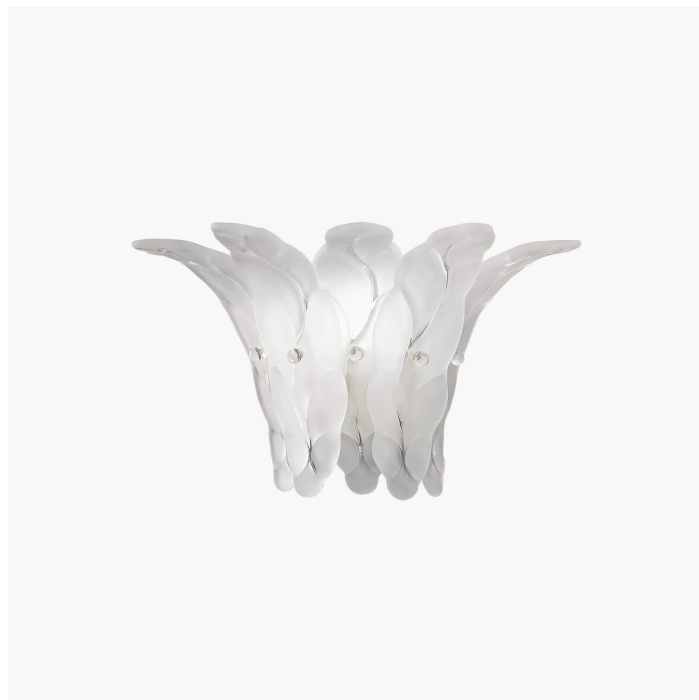

60/AP

60

ROBERTA VITADELLO

Celebrities

Collection of suspension, wall and ceiling lamps with satin or transparent glass leaves and metal with nickel or gold finish.

WORLDWIDE

Dimensions	Light Source	Kg	Dimming	Dimming on request
W 36 - h 25 - D 21	1x6w - E14 led	3	TRIAC	 CASAMBI

NORTH AMERICA

Dimensions	Light Source	Lb	Dimming	Dimming on request
W 14 - h 10 - D 8	1x6w - E12 led	7	TRIAC	

CODE	Structure METAL	Body GLASS
00060AP0	 Shiny gold	 TRANSPARENT
00060AP3	 Shiny nickel	 ETCHED
00060AP1	 Shiny gold	 GOLD

Note

Technical drawing, dimensions and light sources refer to the main photo variant.

Dimming on request could lead to an increase in the size of the canopy.

For available color variants, consult the technical data sheet.