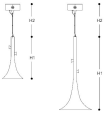

70 2 5/SP

BAFFO

Pendant in metal with shiny gold finish. Available in different colours. Incanto Modern Collection.

DIMENSIONS

Diameter : 20 cm

Height 1: 40 cm

Height 2: 100 cm

TYPE

Mounting: Pendant

Environment: Indoor, Outdoor

LIGHT SOURCES AVAILABLE

Temperature: 3000K

Lumen: 1240

Led: 16x2w

ELECTRIC INFO

Dimmable: No

Driver: Includo

Tension: 230V

Energy class: A+

CERTIFICATIONS

MATERIALS

Metal

METAL

Shiny Gold

AVAILABLE IN

Gold Nickel

Matt Black