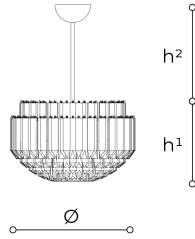

705/90

705

ITALAMP STUDIO

Celebrities

Pendant made of glass trihedrons with amber or transparent finish, light gold or chrome metal finish.

WORLDWIDE

Dimensions	Light Source	Kg	Dimming	Dimming on request
Ø 90 - h ¹ 50 - h ² 10-100	12x10w - E27 led	127	TRIAC	 CASAMBI

NORTH AMERICA

Dimensions	Light Source	Lb	Dimming	Dimming on request
Ø 35 - h ¹ 20 - h ² 4-39	12x10w - E26 led	280	TRIAC	

CODE	Structure METAL	Pendants GLASS
00705091 001	 C Chrome	 TRANSPARENT
00705091 002	 O Shiny gold	 AMBER

Note

Technical drawing, dimensions and light sources refer to the main photo variant.

Dimming on request could lead to an increase in the size of the canopy.

For available color variants, consult the technical data sheet.