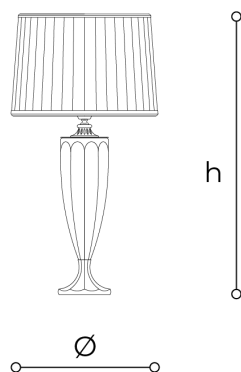

8038/LG

8038

ITALAMP STUDIO

Celebrities

Table lamp in carved crystal with yellow pleated fabric diffuser. Metal details with chrome finish.

WORLDWIDE

Dimensions	Light Source	Kg	Dimming	Dimming on request
Ø 40 - h 77	1x14w - E27 led	7	TRIAC	

NORTH AMERICA

Dimensions	Light Source	Lb	Dimming	Dimming on request
Ø 16 - h 30	1x14w - E26 led	15	TRIAC	

CODE	Structure METAL	Body CRYSTAL	Lampshade FABRIC
08038LG0	 C Chrome	 TRANSPARENT	 SENAPE PONGE'

Note

Technical drawing, dimensions and light sources refer to the main photo variant.

Dimming on request could lead to an increase in the size of the canopy.

For available color variants, consult the technical data sheet.