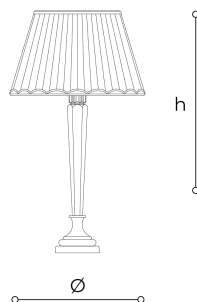

8052/LG

8052

ROBERTA VITADELLO

Celebrities

Table and floor lamps in clear carved crystal, metal base with antique gold finish and ivory pleated fabric diffuser.

WORLDWIDE

Dimensions	Light Source	Kg	Dimming	Dimming on request
Ø 40 - h 73	1x14w - E27 led	7	TRIAC	

NORTH AMERICA

Dimensions	Light Source	Lb	Dimming	Dimming on request
Ø 16 - h 29	1x14w - E26 led	15	TRIAC	

CODE	Structure METAL	Body CRYSTAL	Lampshade FABRIC
08052LG0	OA Antique gold	TRANSPARENT	IVORY PONGE' 41

Note

Technical drawing, dimensions and light sources refer to the main photo variant.

Dimming on request could lead to an increase in the size of the canopy.

For available color variants, consult the technical data sheet.