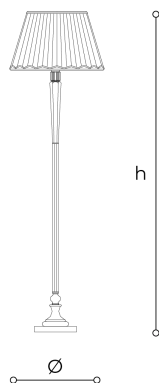

8052/OA

8052

ROBERTA VITADELLO

Celebrities

Floor lamp in clear carved crystal, metal base with antique gold finish and ivory pleated fabric shade.

WORLDWIDE

Dimensions	Light Source	Kg	Dimming	Dimming on request
Ø 48 - h 177	1x14w - E27 led	22	TRIAC	

NORTH AMERICA

Dimensions	Light Source	Lb	Dimming	Dimming on request
Ø 19 - h 70	1x14w - E26 led	49	TRIAC	

CODE	Structure METAL	Lampshade FABRIC	Detail GLASS
08052010	OA Antique gold	IVORY PONGE' 41	TRANSPARENT

Note

Technical drawing, dimensions and light sources refer to the main photo variant.

Dimming on request could lead to an increase in the size of the canopy.

For available color variants, consult the technical data sheet.